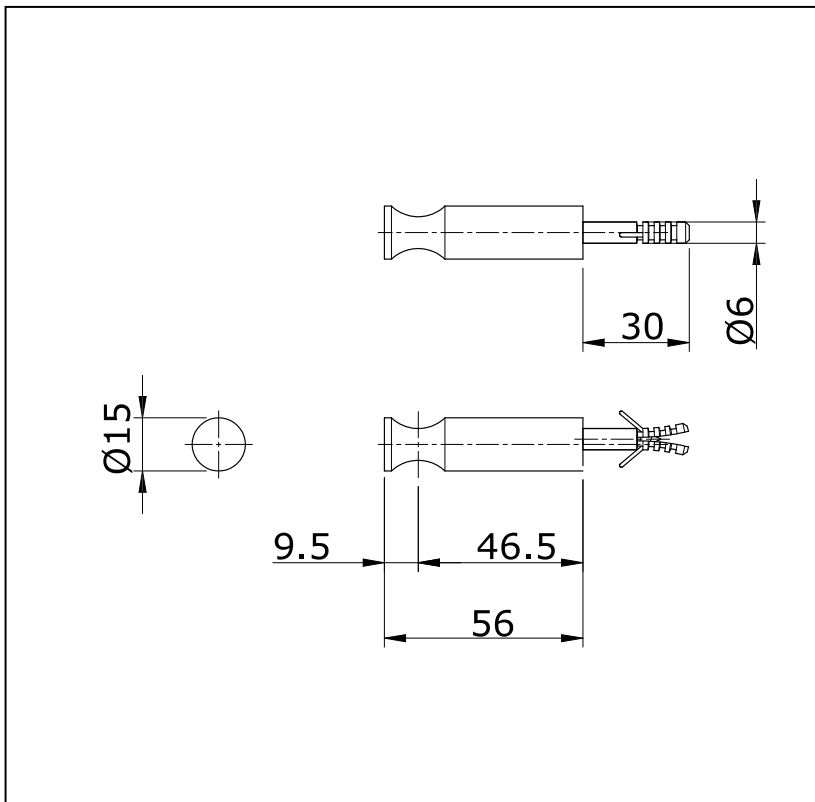

Item number: **TX704AEZ** (EGO II Series)

Features

- Simple installation, easy to use

Specifications

Finish : Nickel Chrome
Material : Brass

Parts description

- TX704AEZ
Robe Hook

Drawing: