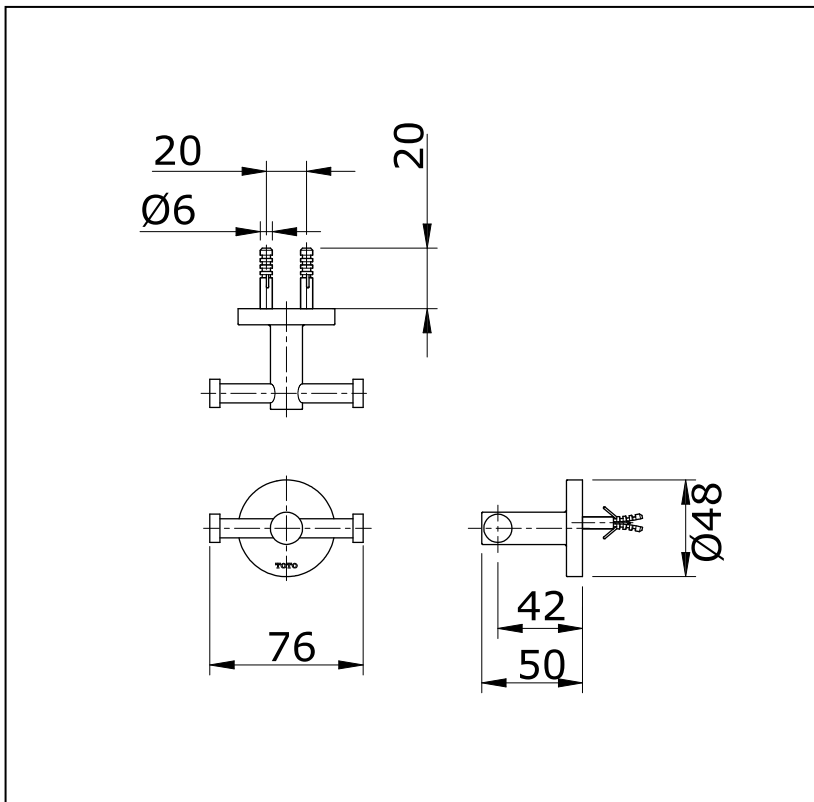

Item number: **TX704AES** (EGO II Series)

Features

- Simple installation, easy to use

Specifications

Finish : Nickel Chrome
Material : Brass

Parts description

- TX704AES
Double Robe Hook

Drawing: