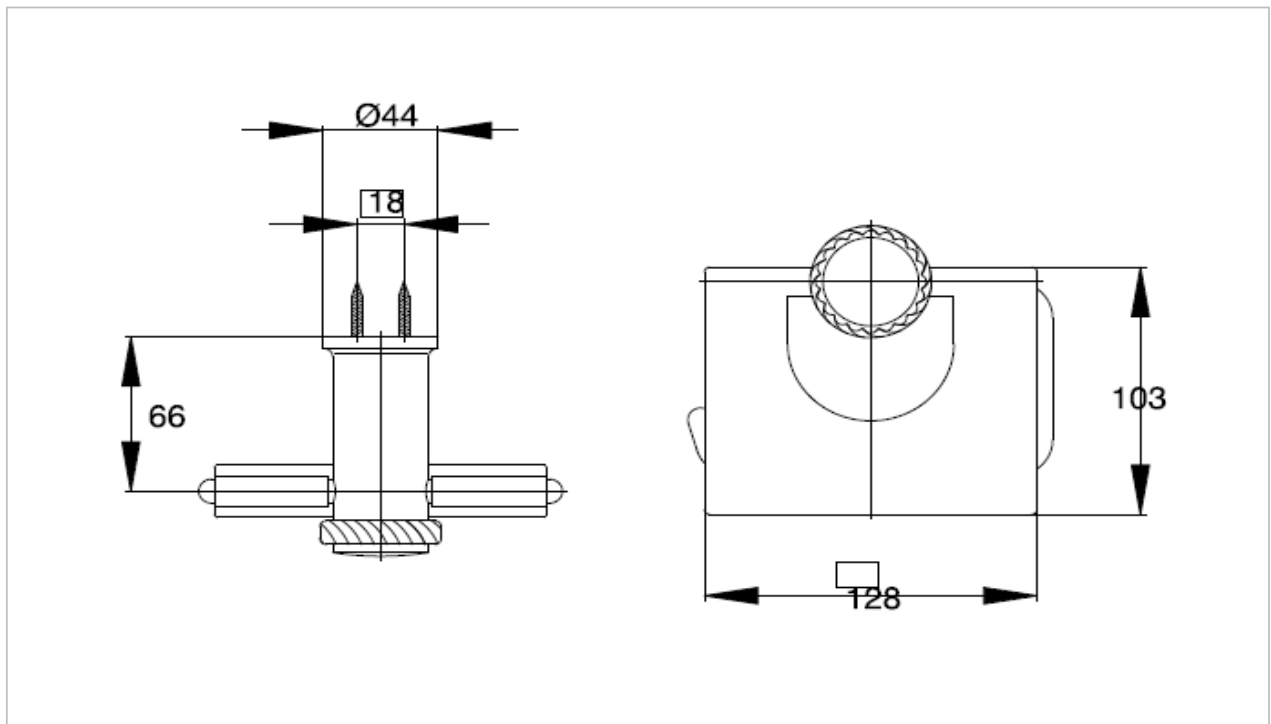

**TOTO**

**BATHROOM ACCESSORY**

**TX703ARYR(HM)**

*"Crown" Paper Holder*

Product Features

Suggestion Fittings & Parts

Remark : We reserve the right to change some parts for suitability.

TOTO (THAILAND) CO.,LTD