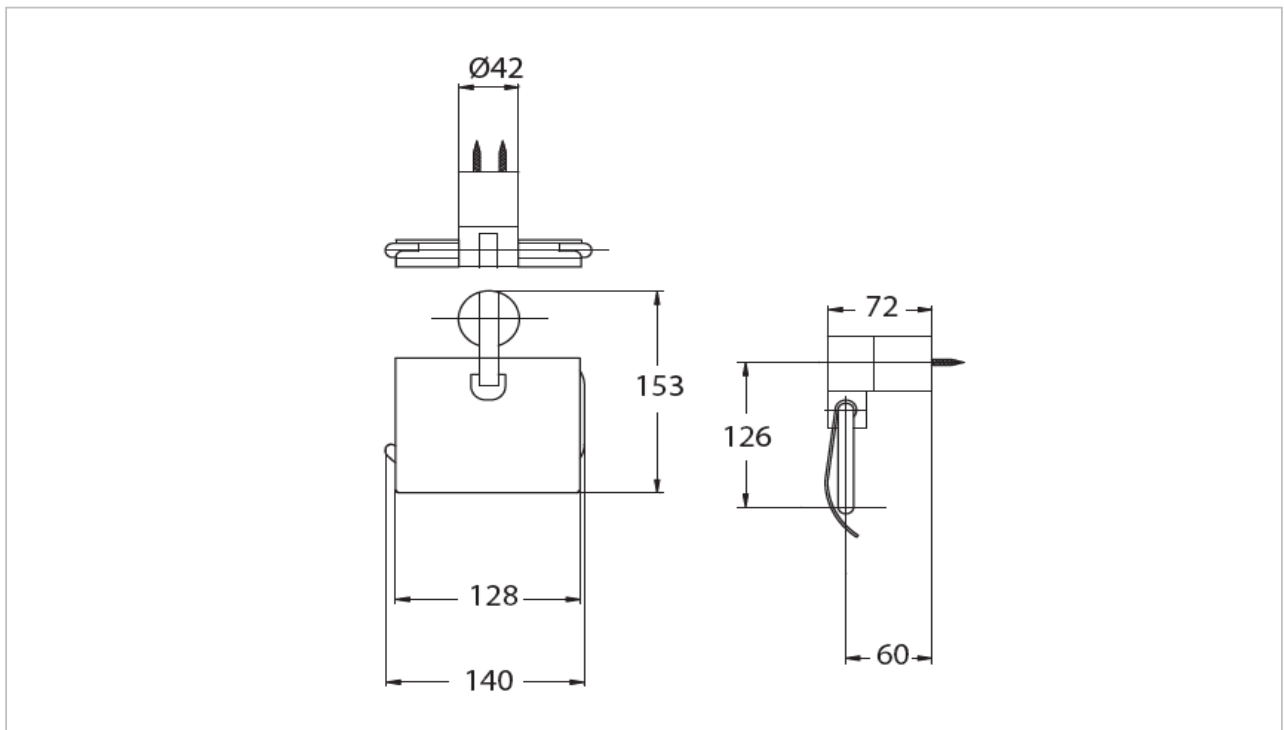

*"Carla" Paper Holder*

Product Features

Suggestion Fittings & Parts

Remark : We reserve the right to change some parts for suitability.

TOTO (THAILAND) CO.,LTD

Bangkok Office : 598 Q House Ploenjit Building., G floor., Ploenchit Rd., Lumpini, Pathumwan, Bangkok. 10330 Thailand  
Tel : +(66)2-650-9925(AUTO) Fax : +(66)2-650-9923-4  
[www.toto.co.th](http://www.toto.co.th)