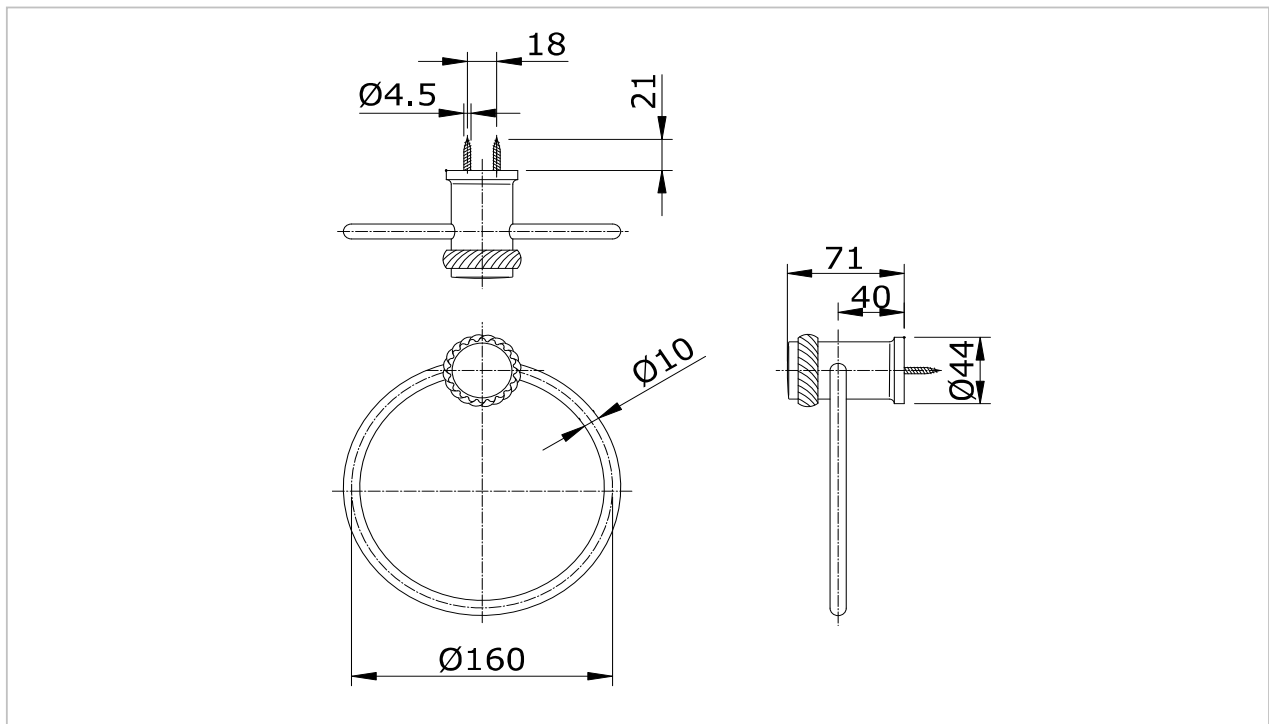

"Crown" Towel Ring

Product Features

Suggestion Fittings & Parts

Remark : We reserve the right to change some parts for suitability.

TOTO (THAILAND) CO.,LTD

Bangkok Office : 598 Q House Ploenjit Building., G floor., Ploenchit Rd., Lumpini, Pathumwan, Bangkok. 10330 Thailand
Tel : +(66)2-650-9925(AUTO) Fax : +(66)2-650-9923-4
www.toto.co.th