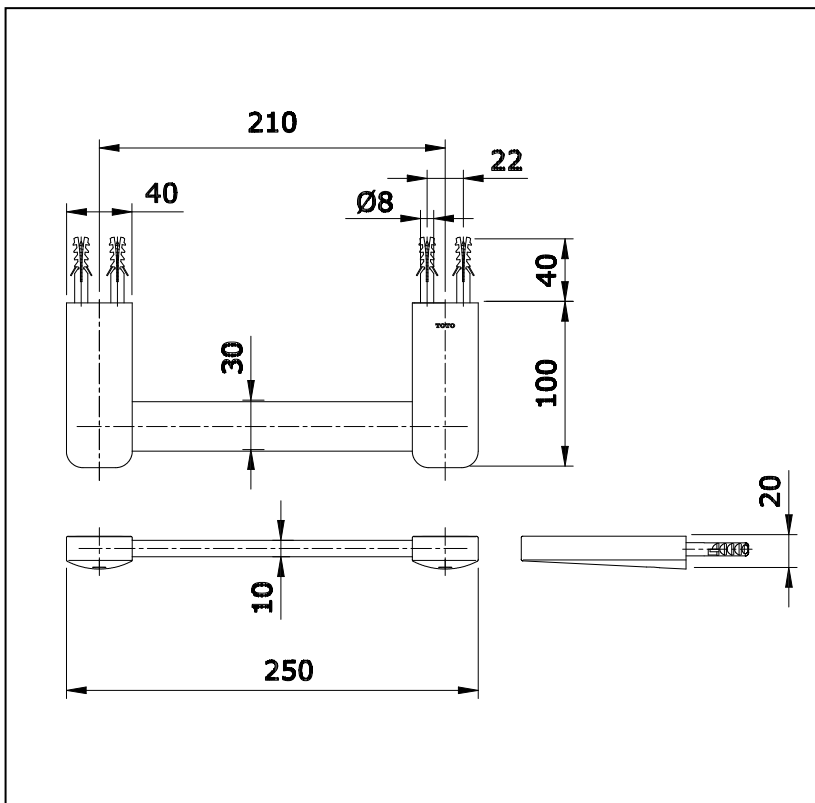

Item number: **TX702ARS** (Rei-S Series)

Features

- Simple installation, easy to use

Specifications

Finish : Nickel Chrome
Material : Brass

Parts description

- TX702ARS
Hand Towel Bar (Length : 210 mm)

Drawing: