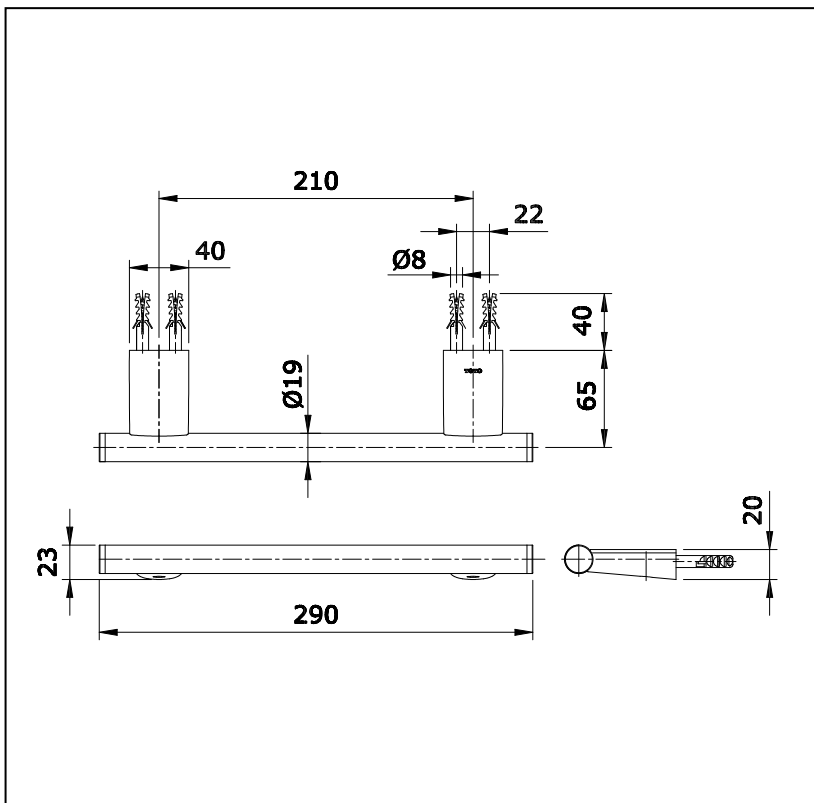

Item number: **TX702ARR** (Rei-R Series)

Features

- Simple installation, easy to use

Specifications

Finish : Nickel Chrome
Material : Brass

Parts description

- TX702ARR
Hand Towel Bar (Length : 210 mm)

Drawing: