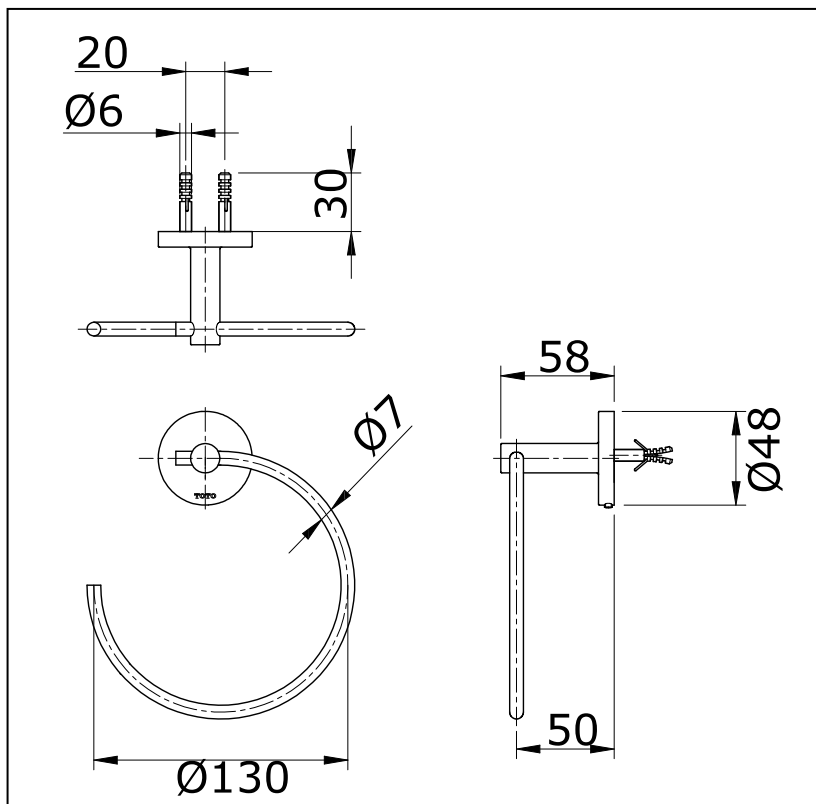

Item number: **TX702AES** (EGO II Series)

Features

- Simple installation, easy to use

Specifications

Finish : Nickel Chrome
Material : Brass

Parts description

- TX702AES
Towel Ring

Drawing: