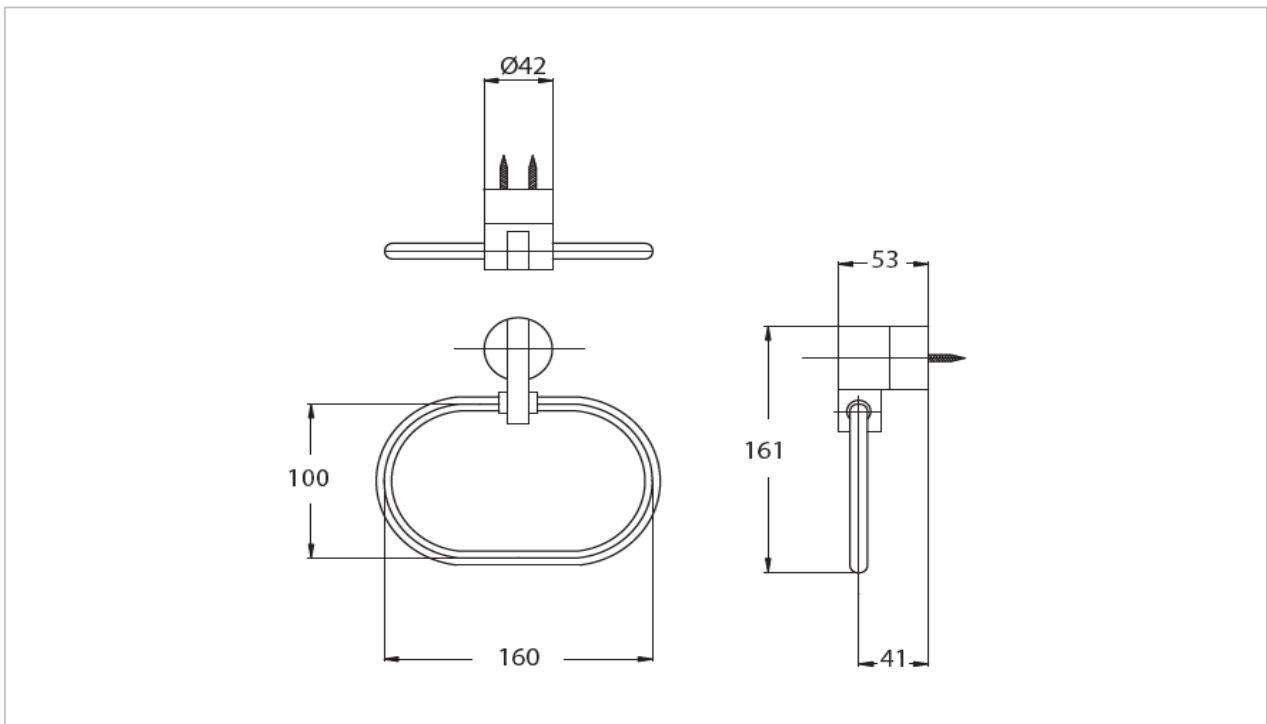

"Carla" Towel Ring

Product Features

Suggestion Fittings & Parts

Remark : We reserve the right to change some parts for suitability.

TOTO (THAILAND) CO.,LTD

Bangkok Office : 598 Q House Ploenjit Building., G floor., Ploenchit Rd., Lumpini, Pathumwan, Bangkok. 10330 Thailand
Tel : +(66)2-650-9925(AUTO) Fax : +(66)2-650-9923-4
www.toto.co.th