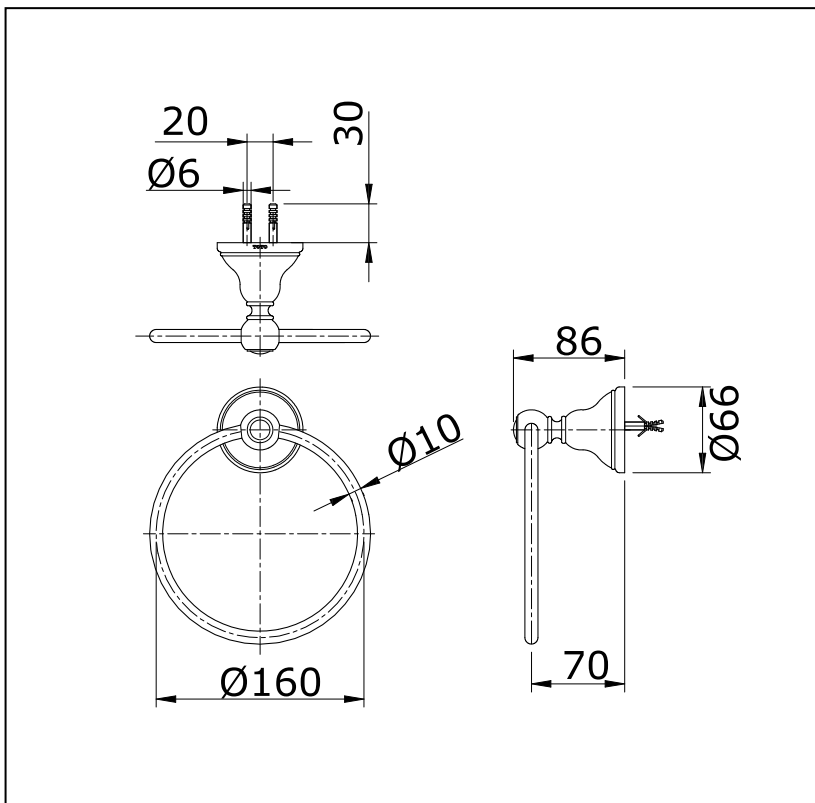

Item number: **TX702AC** (CURIO Series)

Features

- Simple installation, easy to use

Specifications

Finish : Nickel Chrome
Material : Brass

Parts description

- **TX702AC**
Towel Ring

Drawing: