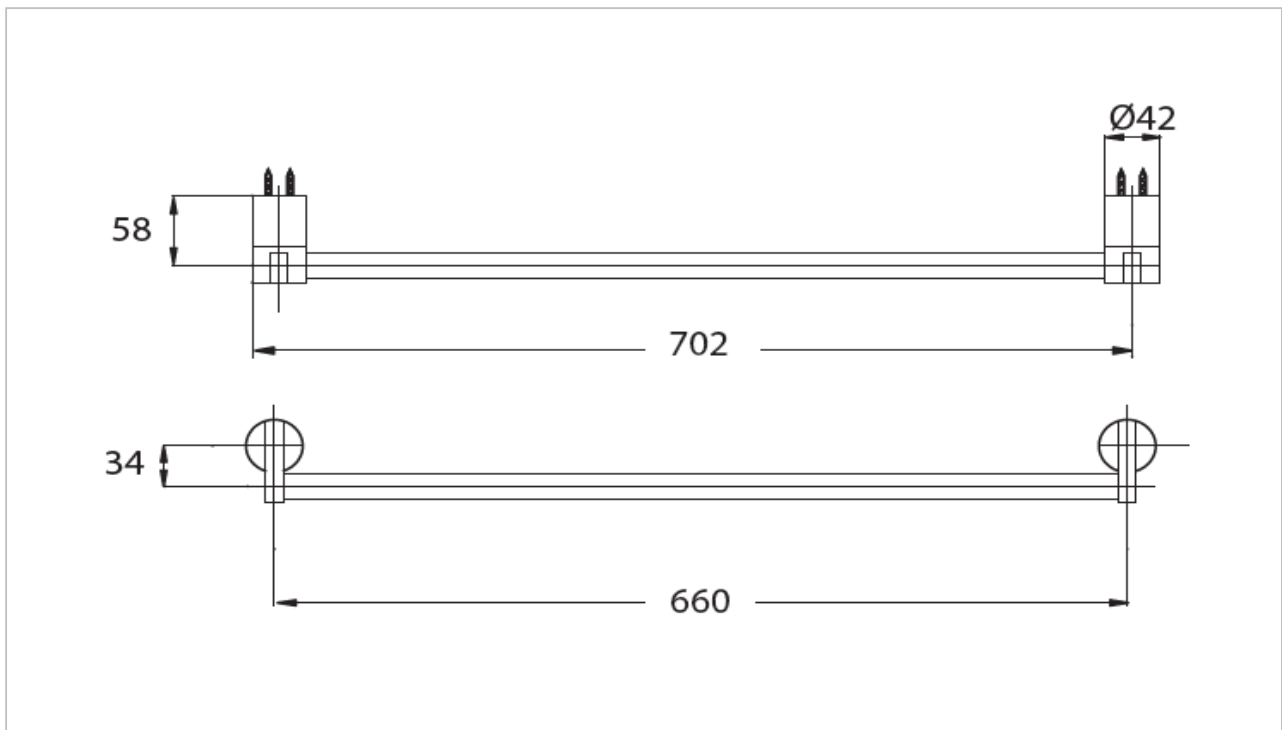

*"Carla" Towel Bar*

Product Features

Towel Bar (700 mm)

Suggestion Fittings & Parts

Remark : We reserve the right to change some parts for suitability.

TOTO (THAILAND) CO.,LTD

Bangkok Office : 598 Q House Ploenjit Building., G floor., Ploenchit Rd.,Lumpini, Pathumwan, Bangkok. 10330 Thailand