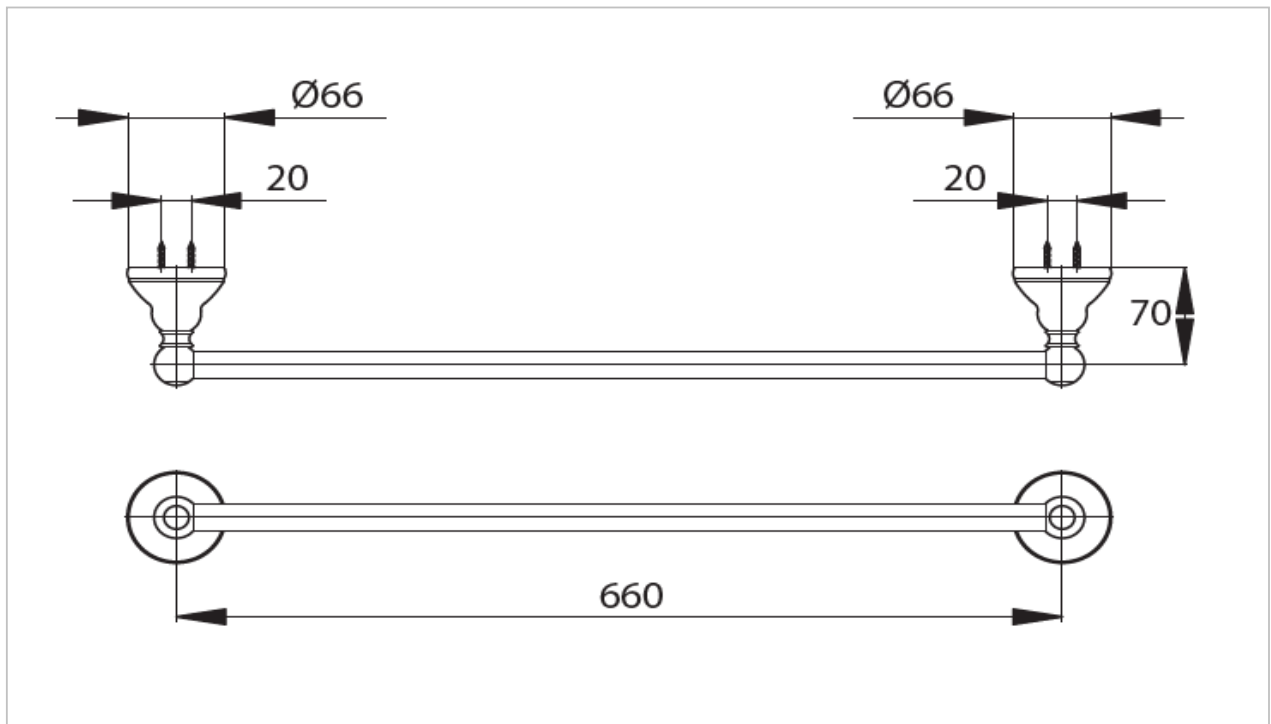

TOTO | BATHROOM ACCESSORY |

TX701AC

"Curio" Towel Bar

Product Features

Towel Bar (660 mm)

Suggestion Fittings & Parts

Remark : We reserve the right to change some parts for suitability.

TOTO (THAILAND) CO.,LTD