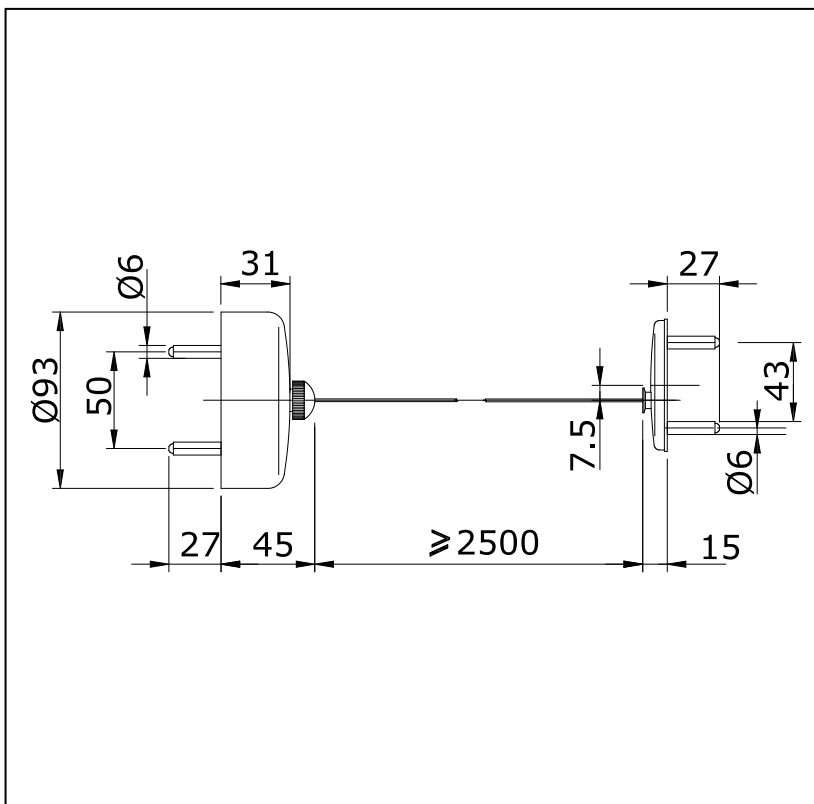

Item number: TX7 Bathroom Accessories

Features

- Simple installation, easy to use

Specifications

Finish : Plastic
Material : Plastic

Parts description

- **TX7**
  Retractable Clothes Line
  (Size : 2,200 mm)

Drawing:

Remarks:

Please result TOTO sales representative for detail.