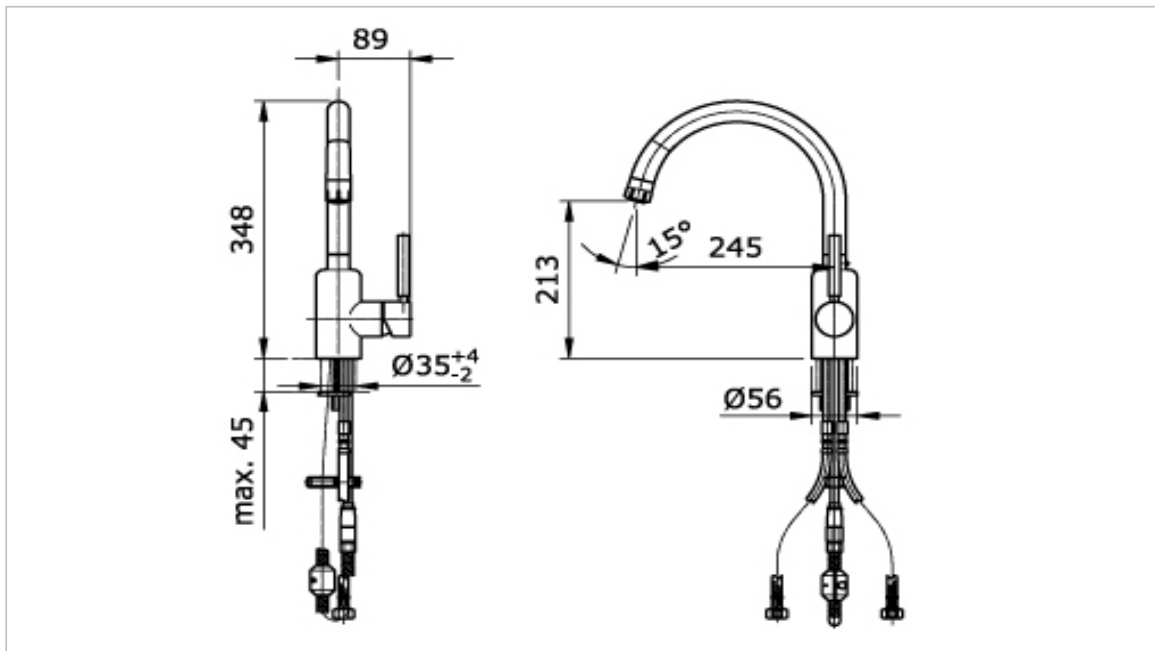

**TOTO**

**FAUCET&SHOWER**

**TX608K**

*Kitchen Faucet*

**Product Features**

Single Lever Kitchen Faucet  
with Pull-Out Spray

**Suggestion Fittings & Parts**

Remark : We reserve the right to change some parts for suitability.