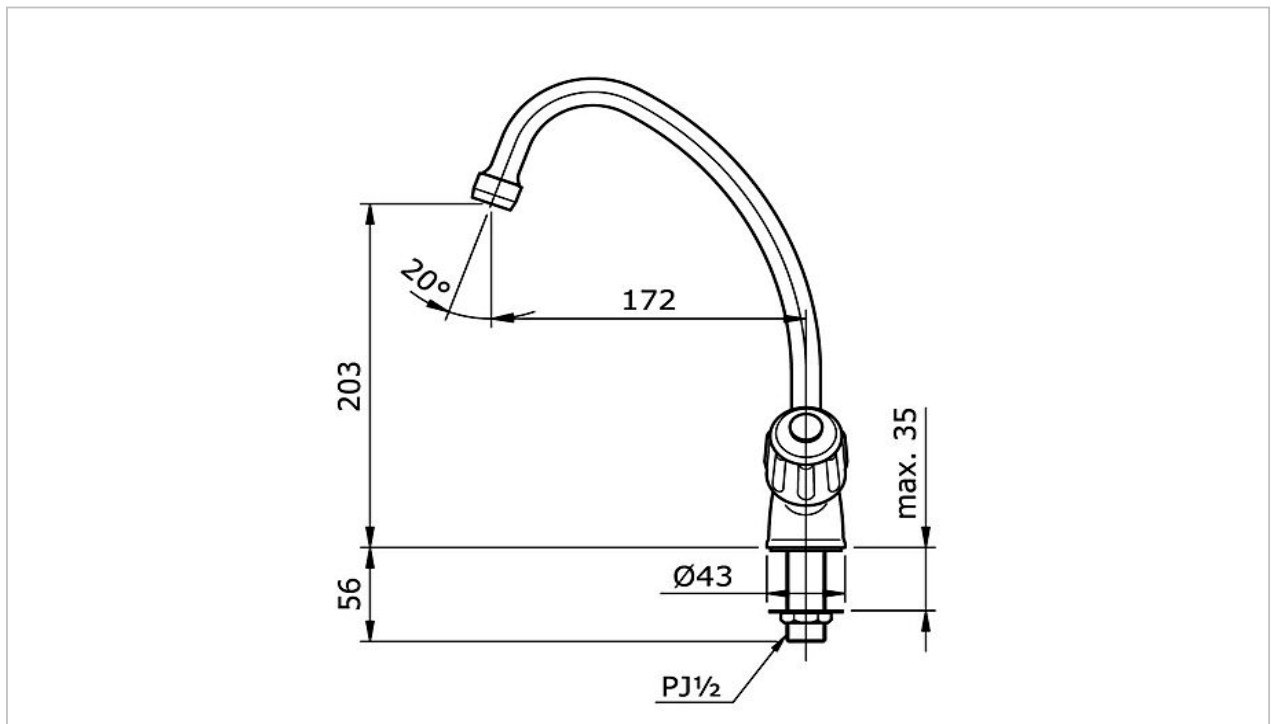

TOTO

FAUCET&SHOWER

TX603KM

Kitchen Faucet

Product Features

Kitchen Faucet

Suggestion Fittings & Parts

Remark : We reserve the right to change some parts for suitability.