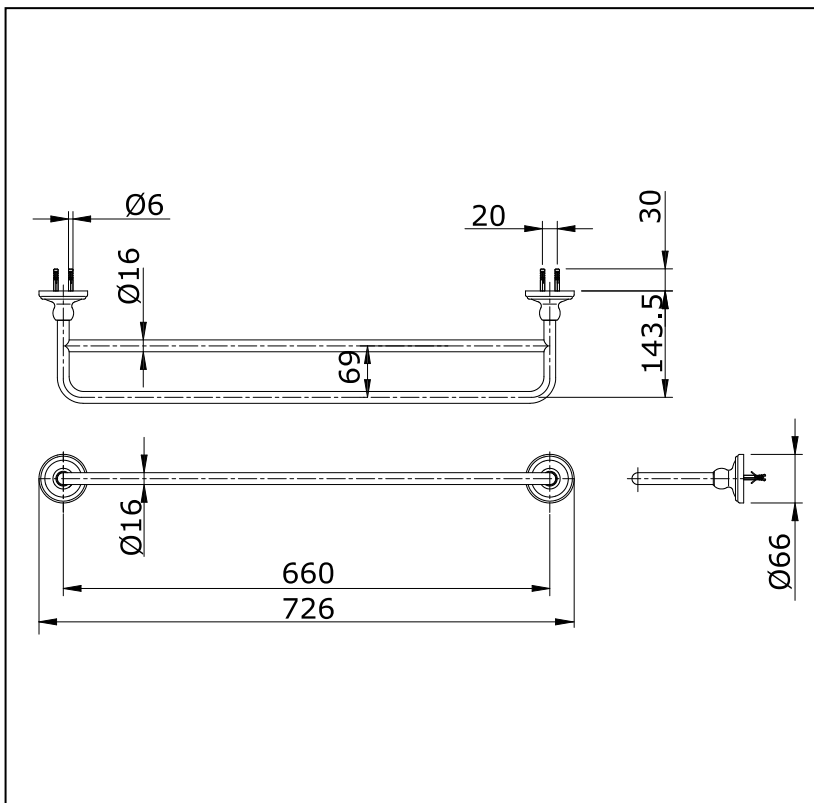

Item number: **TX5WAC (CURIO Series)**

Features

- Simple installation, easy to use

Specifications

Finish : Nickel Chrome
Material : Brass

Parts description

- **TX5WAC**
Double Towel Bar (Length : 660 mm)

Drawing: