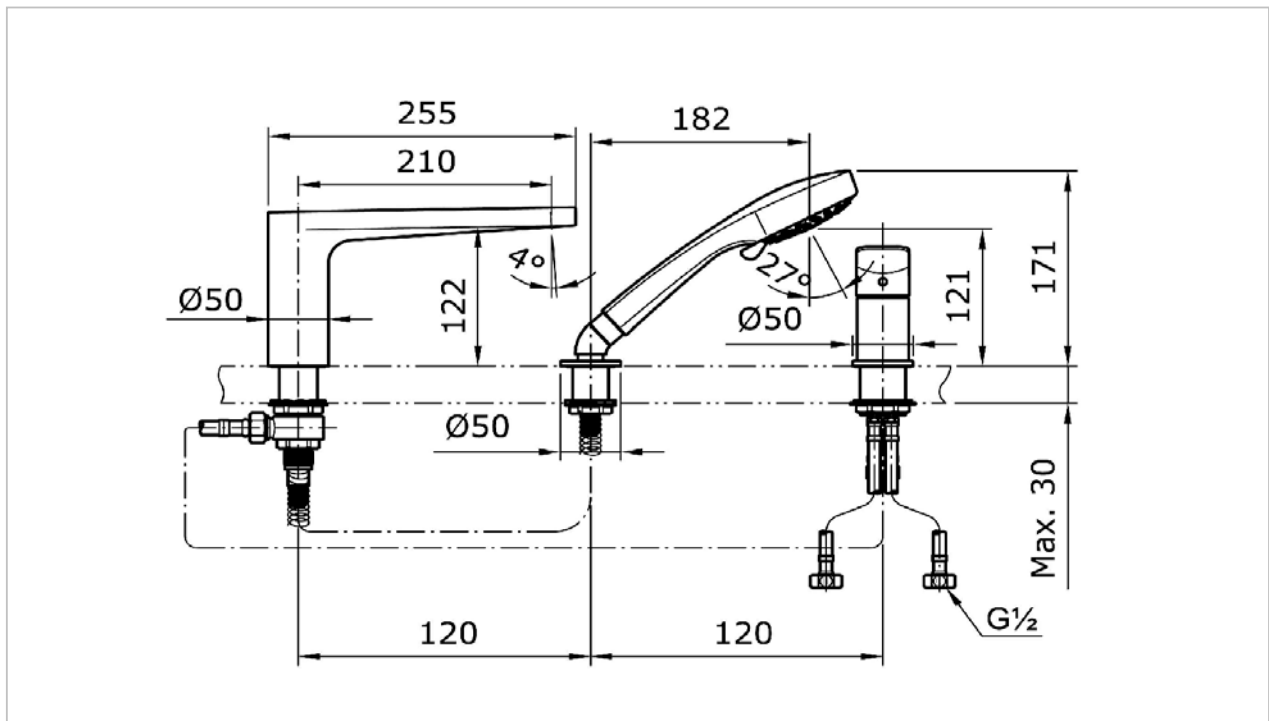

TOTO

FAUCET&SHOWER

TX496SRS

"Rei S" Bath Filler & Shower Set

Product Features

3 Holes Bath & Shower Set

Suggestion Fittings & Parts

Remark : We reserve the right to change some parts for suitability.