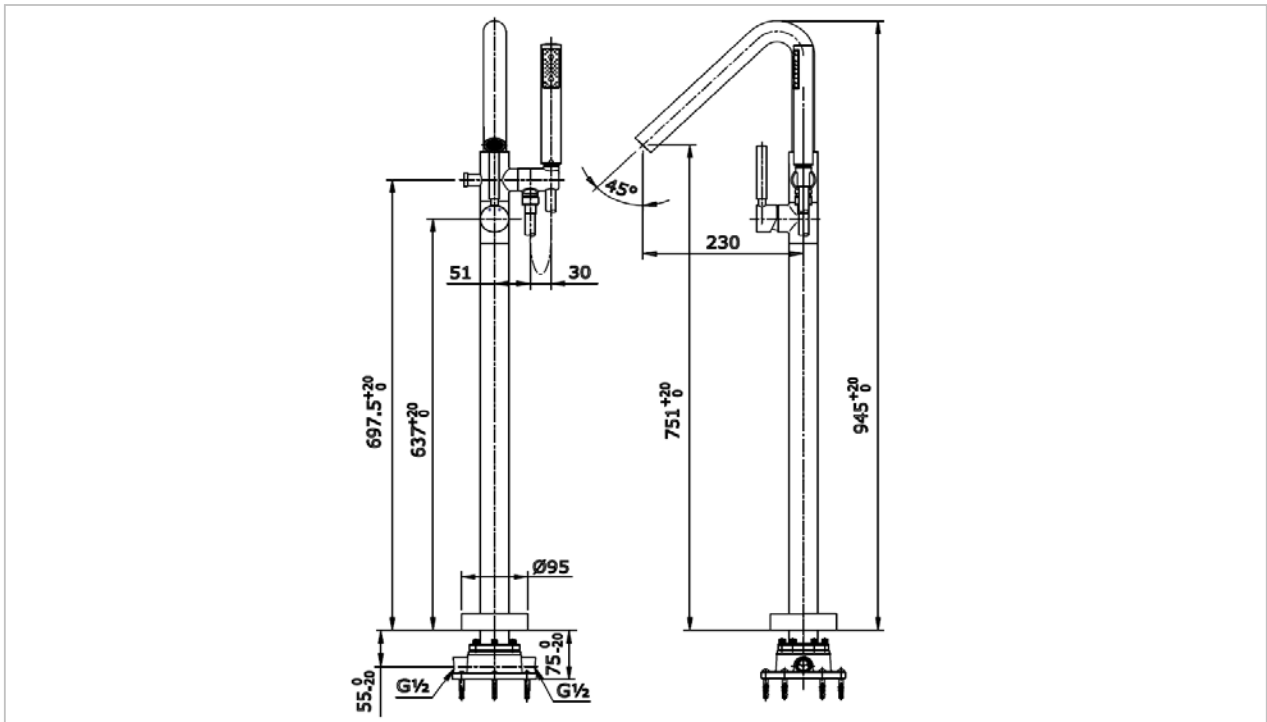

### Product Features

Lever Handle Floor Standing  
Single Lever Bath & Shower Set