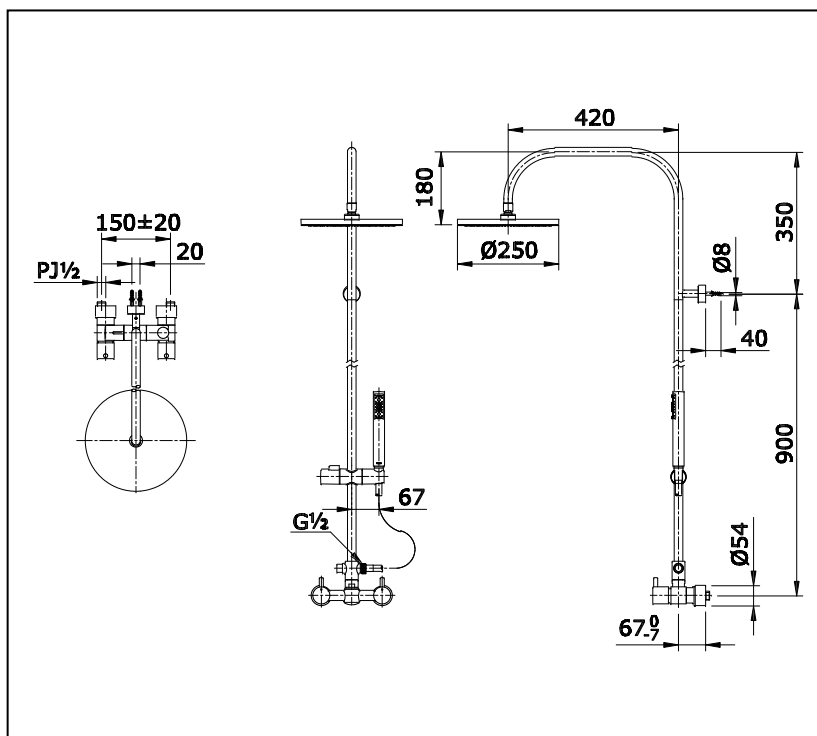

Item number: TX492SESM SHOWERS COLUMNS

Features

Specifications

Water Pressure : 0.05MPa - 0.75MPa
 Finish : Nickel Chrome
 Material : Brass
 Flow Rate : <8 L/min @0.1 Mpa.
 (Hand Shower)
 Flow Rate : <9L/min @0.1MPa.
 (Fixed Shower)

Parts description

- TX492SESM

2 Handle Shower Column Set
 (Over Head Shower Size : Ø230mm)

Drawing:

Remarks:

Please result TOTO sales representative for detail.

TOTO (THAILAND) CO.,LTD

Bangkok Office : G Tower Grand Rama 9,12th Floor, South Wing, 9 Rama IX Road,Huaykwang Sub-district,Huaykwang District, Bangkok. 10310 Thailand