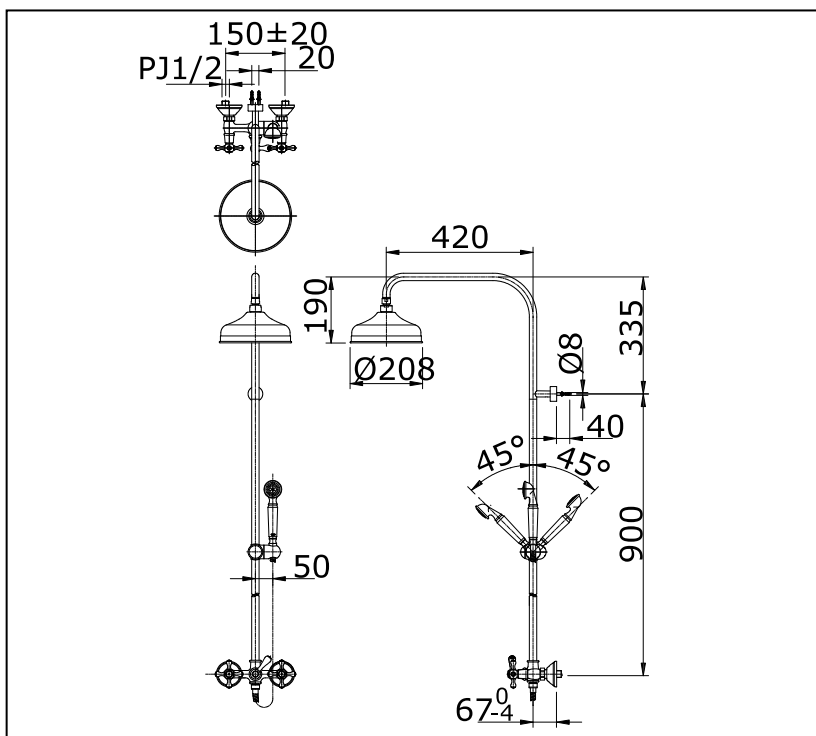

Item number: TX492SCN SHOWERS COLUMNS

Features

-
-

Specifications

Water Pressure : 0.05MPa - 0.75MPa
 Finish : Nickel Chrome
 Material : Brass
 Flow Rate : <8 L/min @0.1 Mpa.
 (Hand Shower)
 Flow Rate : <9L/min @0.1MPa.
 (Fixed Shower)

Parts description

- TX492SCN
 2 Handle Shower Column Set
 (Over Head Shower Size : Ø250mm)

Drawing:

Remarks:

Please result TOTO sales representative for detail.