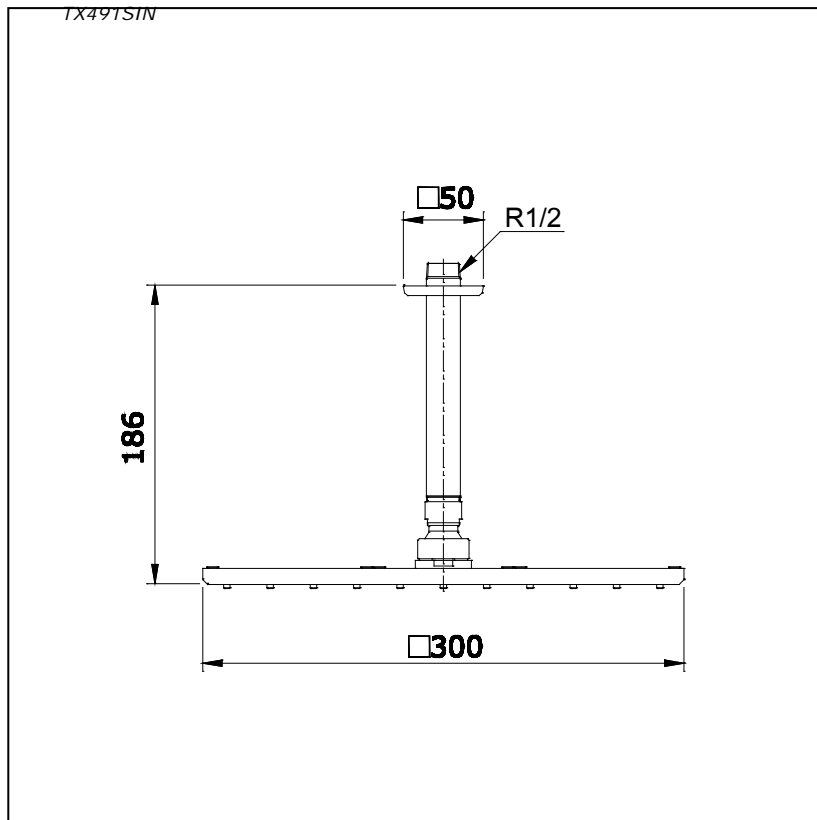

Item number: **TX491SIN**

ICON Series

Features

- Modern styling to complement the Icon design suite
- Durable finishes

Specifications

Water Pressure : 0.05MPa - 0.75MPa
 Finish : Nickel Chrome
 Material : Brass
 Flow Rate : <9 L/min @0.1 Mpa.
 (Bath Side)

Parts description

- **TX491SIN**
 Ceiling Mounted Fixed Shower Head
 (Size : 300 x 300 mm)

Drawing:

Remarks:

Please result TOTO sales representative for detail.