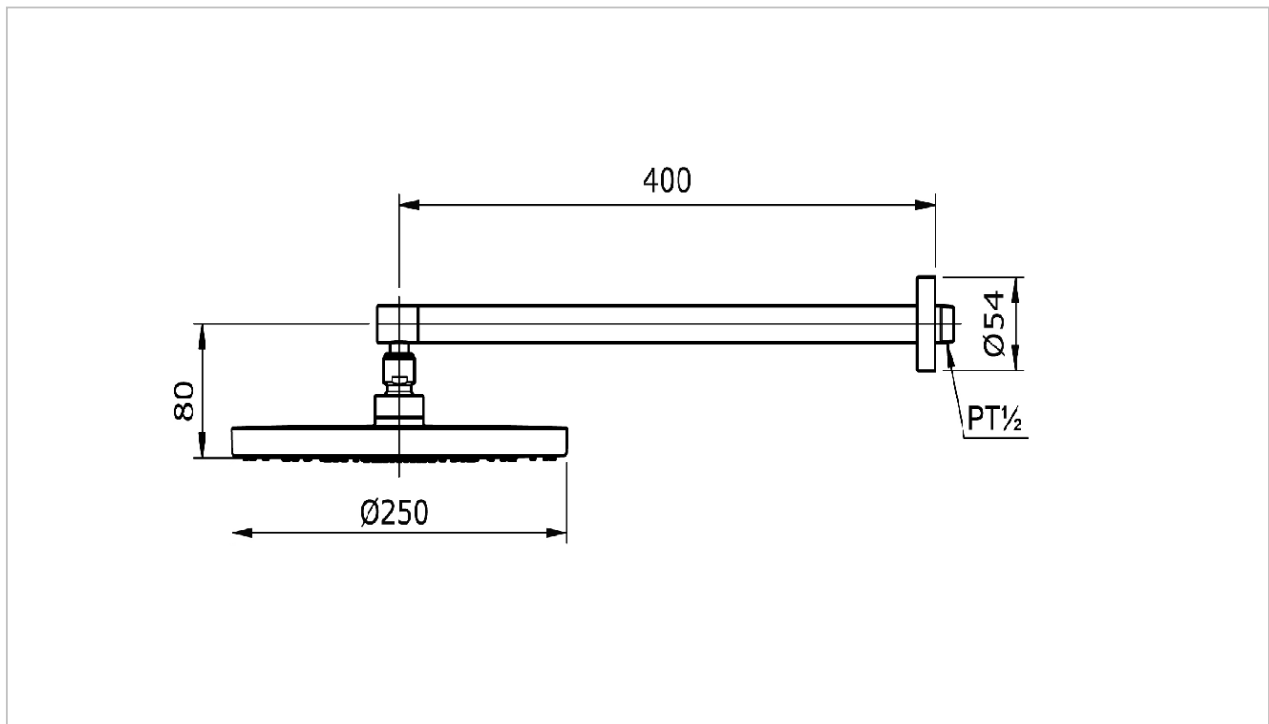

TOTO

FAUCET&SHOWER

TX488SRR

Fixed Shower

Product Features

Fixed Shower Head
with Pipe (L = 400 mm.)
Diameter = 250 mm.

Suggestion Fittings & Parts

Remark : We reserve the right to change some parts for suitability.