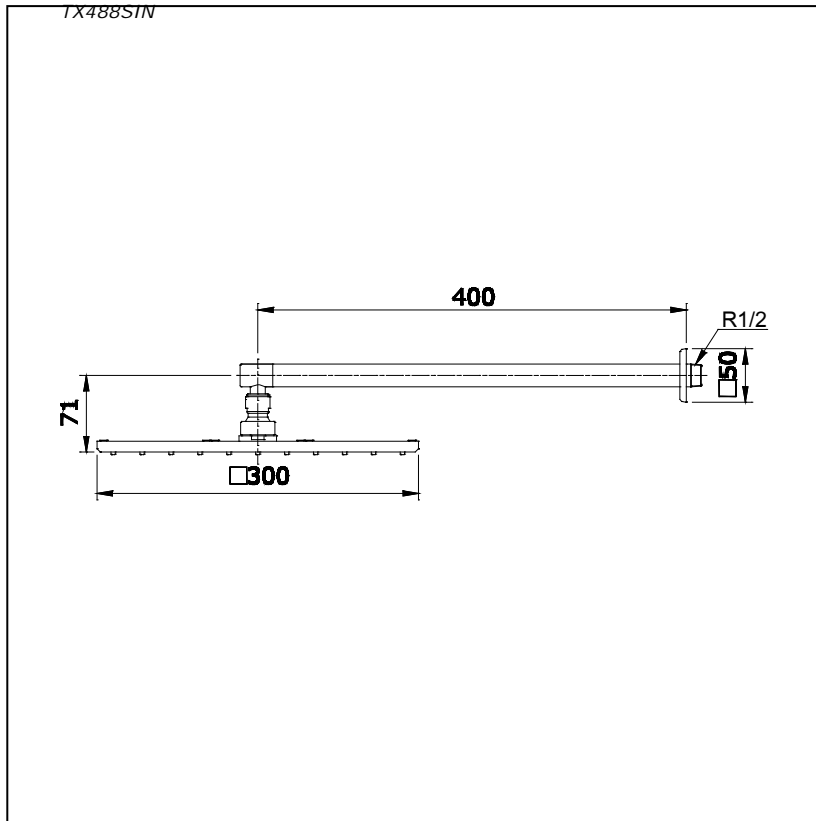

Item number: **TX488SIN**

ICON Series

Features

- Modern styling to complement the Icon design suite
- Durable finishes

Specifications

Water Pressure : 0.05MPa -0.75MPa
 Finish : Nickel Chrome
 Material : Brass
 Flow Rate : <9 L/min @0.1 Mpa.
 (Bath Side)

Parts description

- **TX488SIN**

Wall Mounted Fixed Shower Head
 (Size : 300 x 300 mm)

Drawing:

Remarks:

Please result TOTO sales representative for detail.