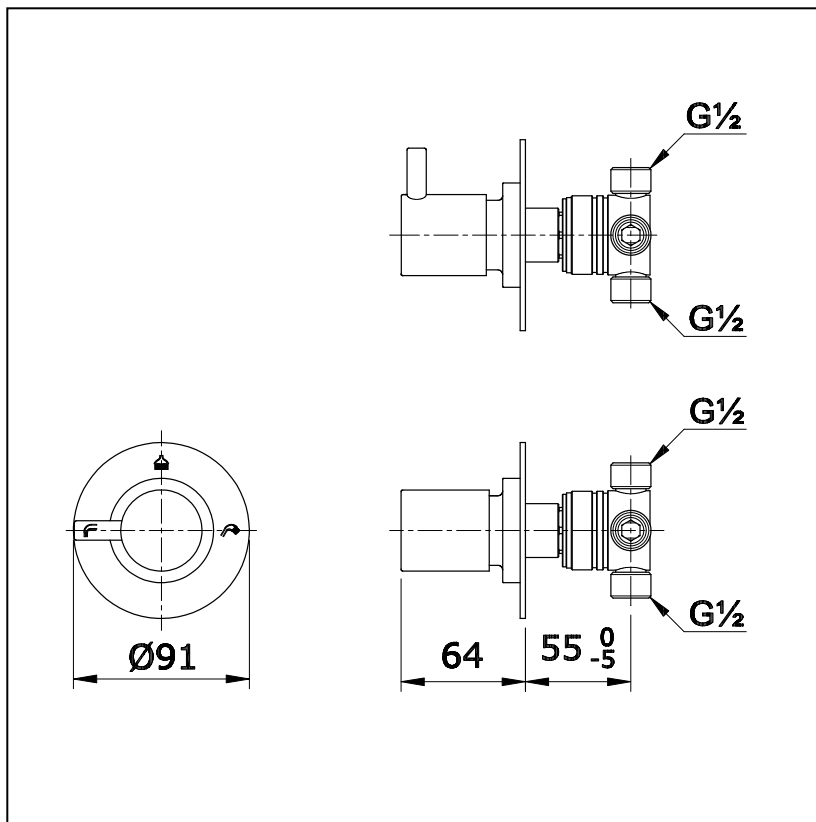

Item number: **TX484SES** **EGO II Series**

Features

Specifications

Finish : Nickel Chrome
Material : Brass

Parts description

- TX484SES
3 Way Diverter (1 in 3 out)

Drawing:

Remarks: