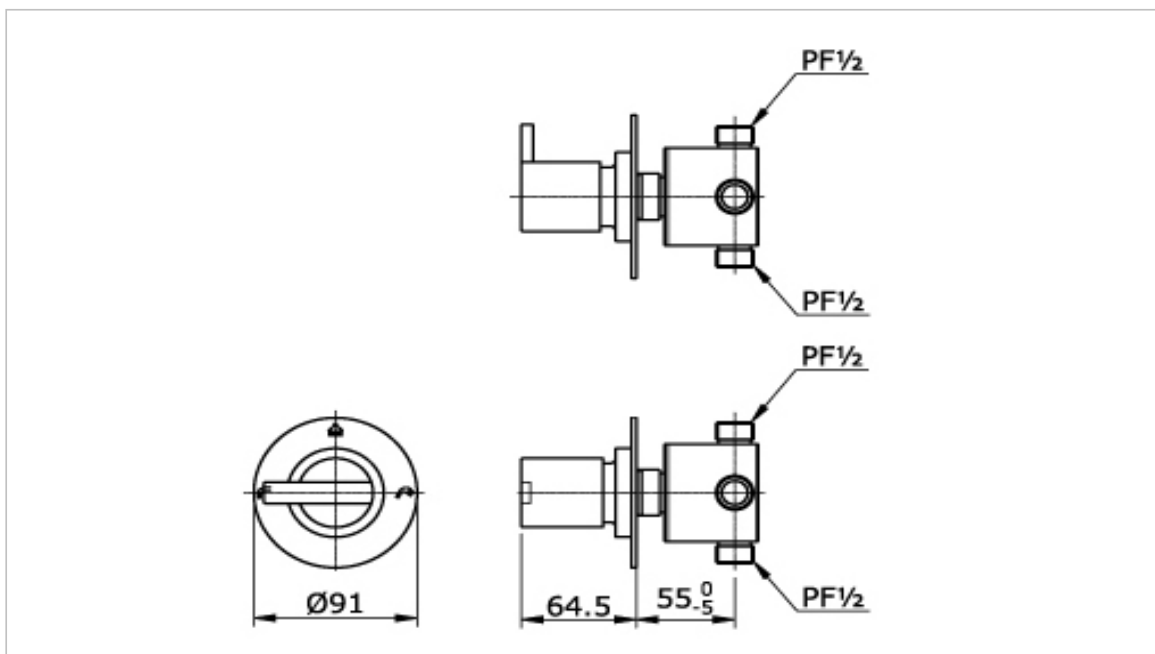

TOTO

FAUCET&SHOWER

TX484SE

"Ego" Diverter

Product Features

3 Way Diverter (1 in 3 out)

Suggestion Fittings & Parts

Remark : We reserve the right to change some parts for suitability.