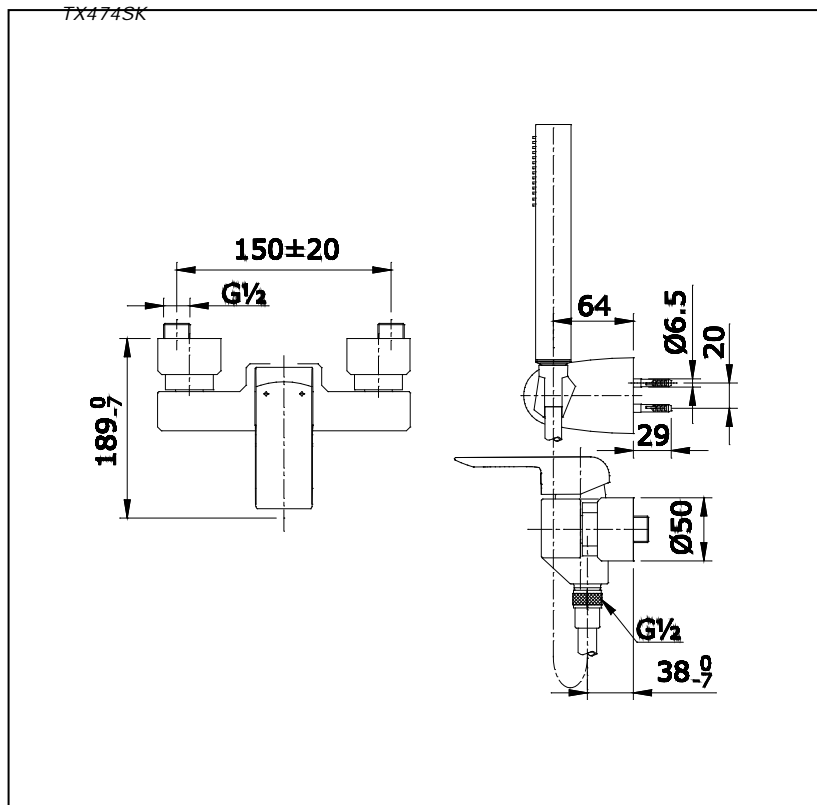

Item number: **TX474SK COCKTAIL Series**

Features

- Modern styling to complement the COCKTAIL design suite
- Durable finishes

Specifications

Water Pressure : 0.05MPa - 0.75MPa
 Finish : Nickel Chrome
 Material : Brass
 Flow Rate/ : >9L/min @0.1MPa.
 Water usage

Parts description

- **TX474SK**
Single Lever Shower Set

Drawing:

Remarks:

Please result TOTO sales representative for detail.