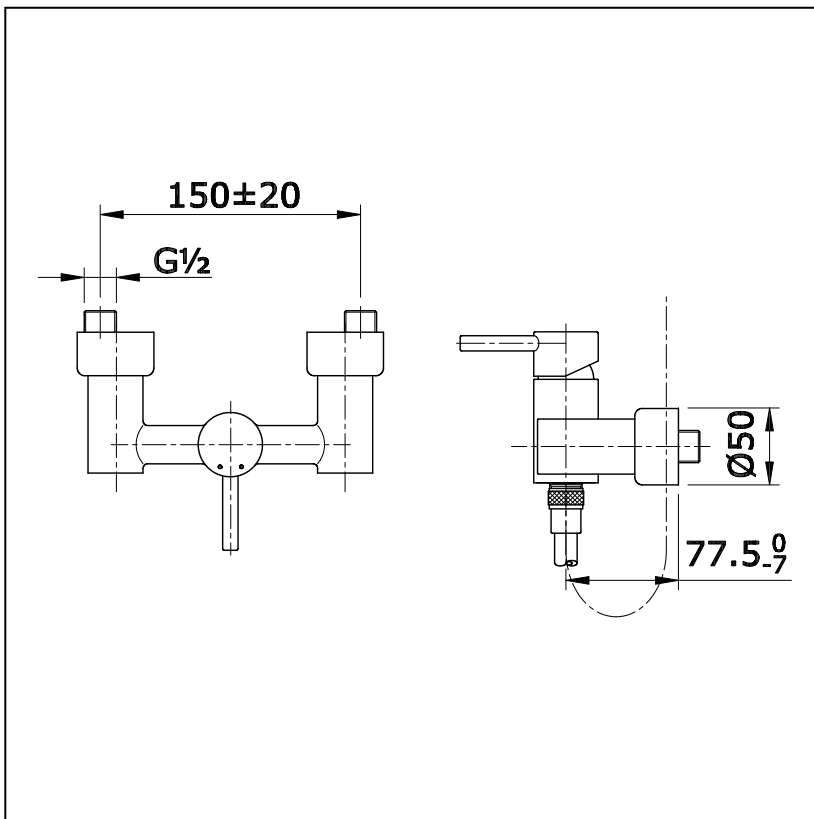

## Specifications

Water Pressure : 0.05MPa -0.75MPa  
 Finish : Nickel Chrome  
 Material : Brass

## Parts description

- **TX474SESMV1**

Single Lever Shower Mixer without Hand Shower Set

## Drawing: