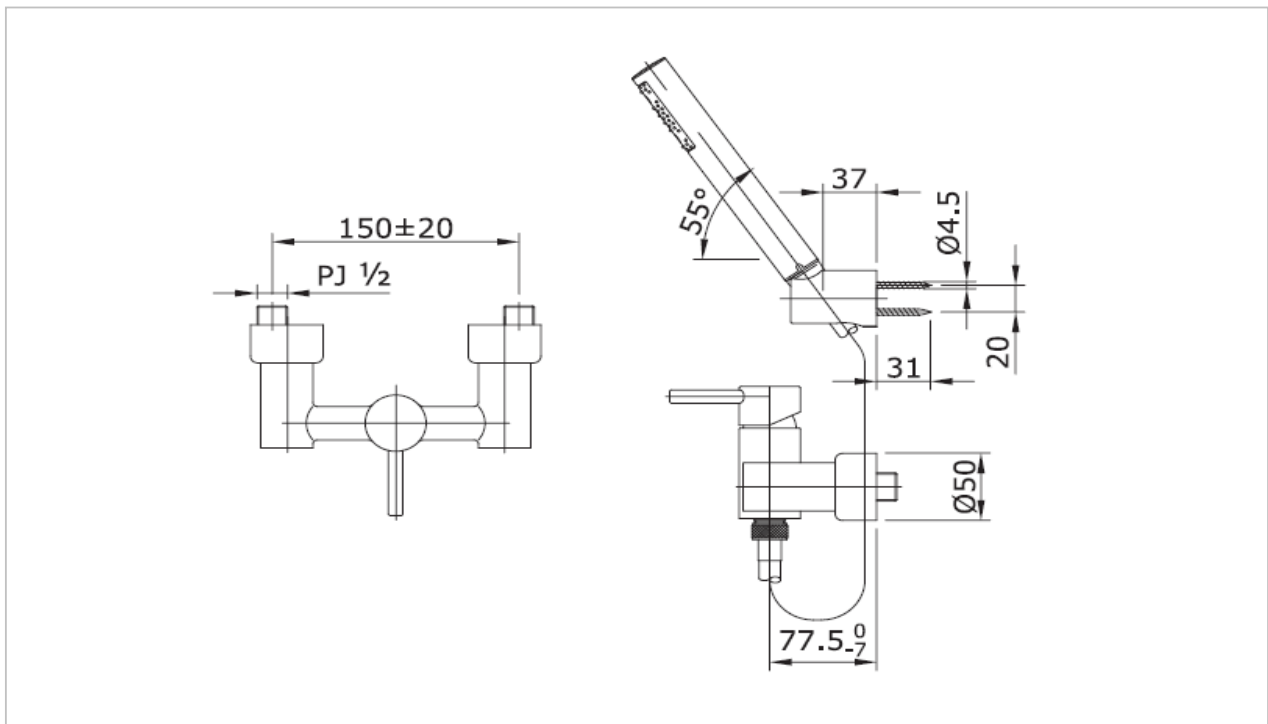

TOTO

FAUCET&SHOWER

TX474SESM

"Ego II" Bath Mixer and Hand Shower

Product Features

Single Lever Bath Mixer and Hand Shower

Suggestion Fittings & Parts

Remark : We reserve the right to change some parts for suitability.