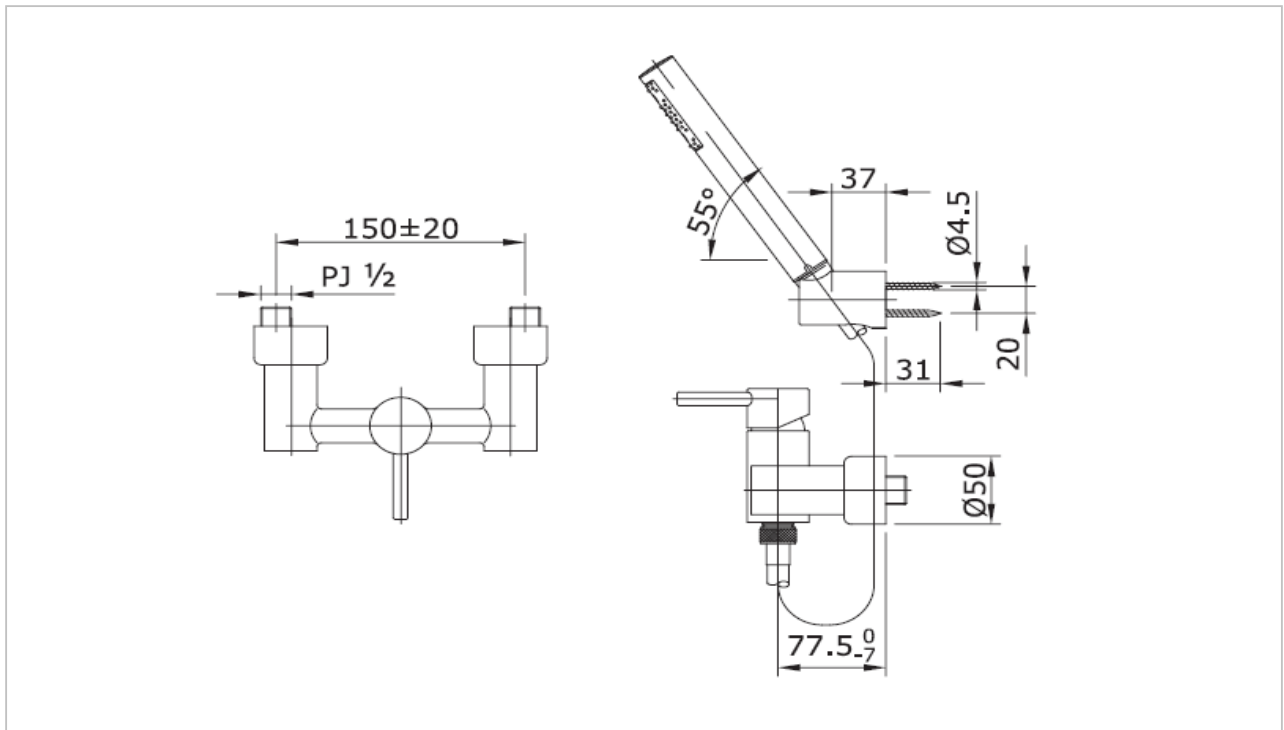

TOTO

FAUCET&SHOWER

TX474SES

"Ego II" Bath Mixer and Hand Shower

Product Features

Single Lever Bath Mixer and Hand Shower

Suggestion Fittings & Parts

Remark : We reserve the right to change some parts for suitability.