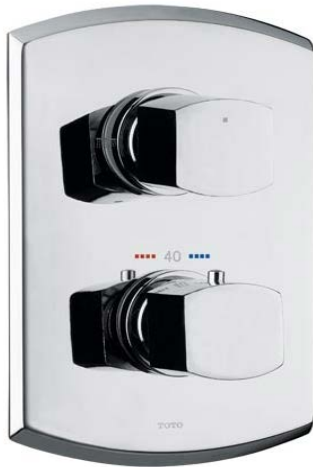

### TX473SKBR

### Product Features

Concealed Thermostat Bath and Shower Mixer  
W/ Diverter and Stop Valve