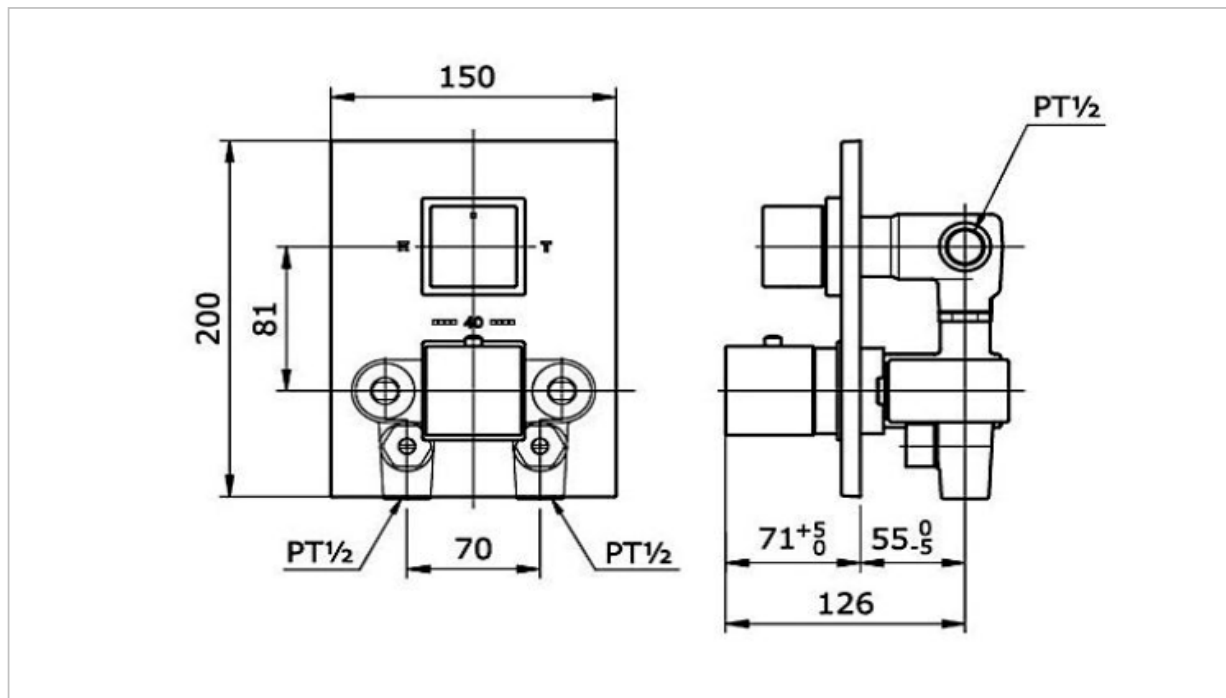

### Product Features

Thermostat Bath & Shower Mixer  
with Diverter & Stop Valve