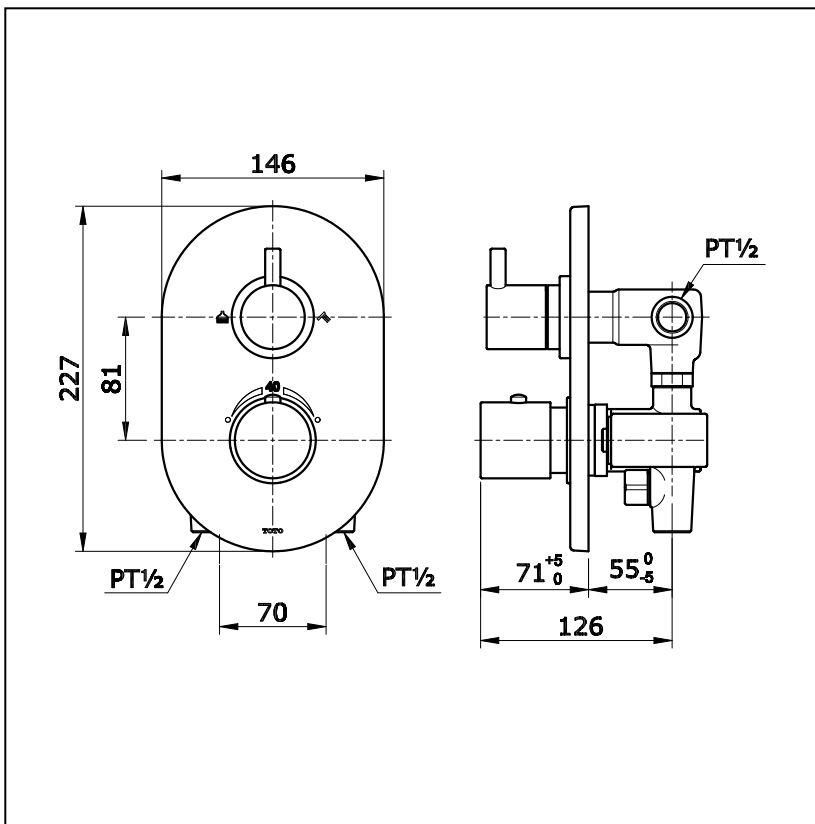

Item number: **TX473SESV1** EGO II Series

Features

Specifications

Finish : Nickel Chrome
Material : Brass

Parts description

● **TX473SESV1**

For fixed Shower and Hand Shower

Drawing: