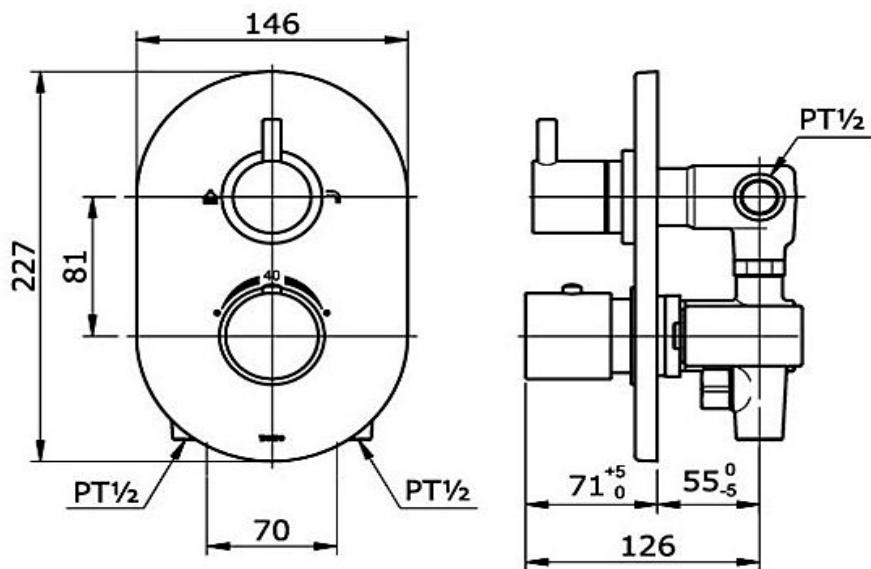

TOTO

FAUCET&SHOWER

TX473SESBR

"Ego II" Concealed Mixer for Fixed Shower

Product Features

Thermostat Bath & Shower Mixer
with Diverter & Stop Valve

Suggestion Fittings & Parts

Remark : We reserve the right to change some parts for suitability.