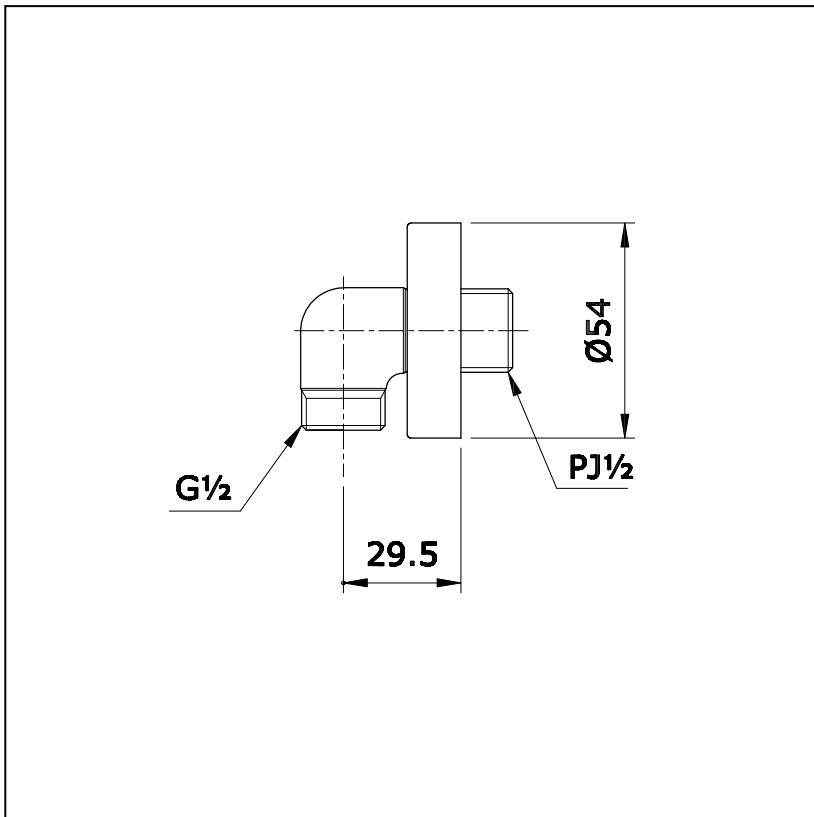

Item number: **TX472SESMV1** EGO II Series

Features

Specifications

Finish : Nickel Chrome
Material : Brass

Parts description

● TX472SESMV1

Wall outlet

Drawing: