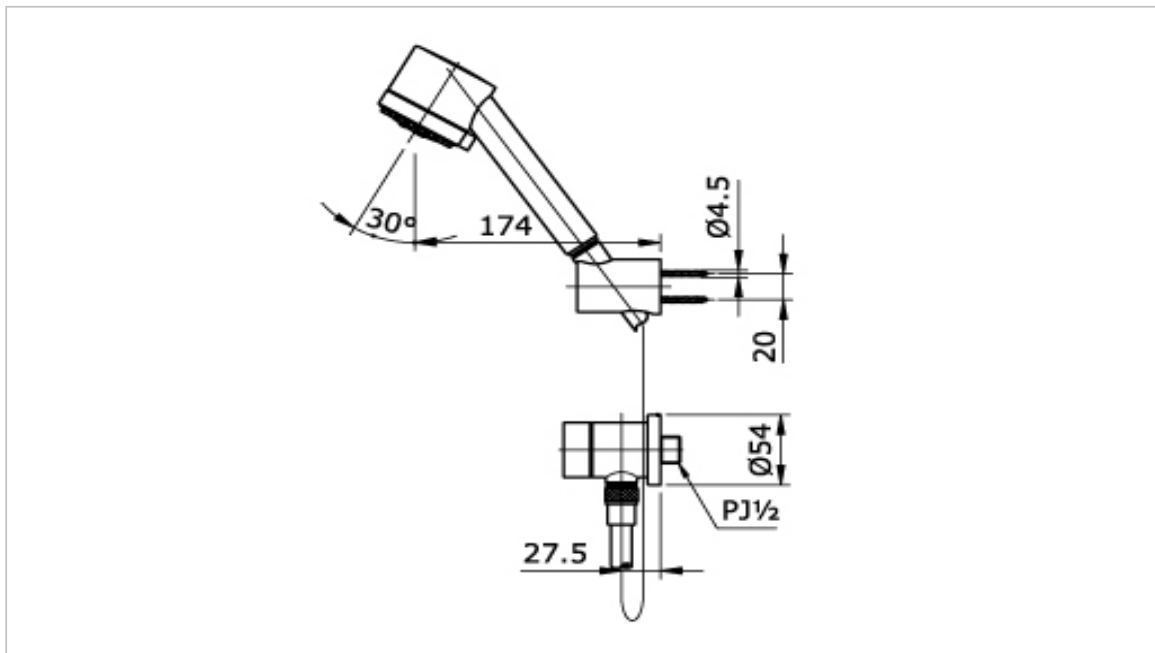

**TOTO**

**FAUCET&SHOWER**

**TX472SEM**

*"Ego"Hand Shower*

Product Features

Hand Shower with Wall Outlet

Suggestion Fittings & Parts

Remark : We reserve the right to change some parts for suitability.