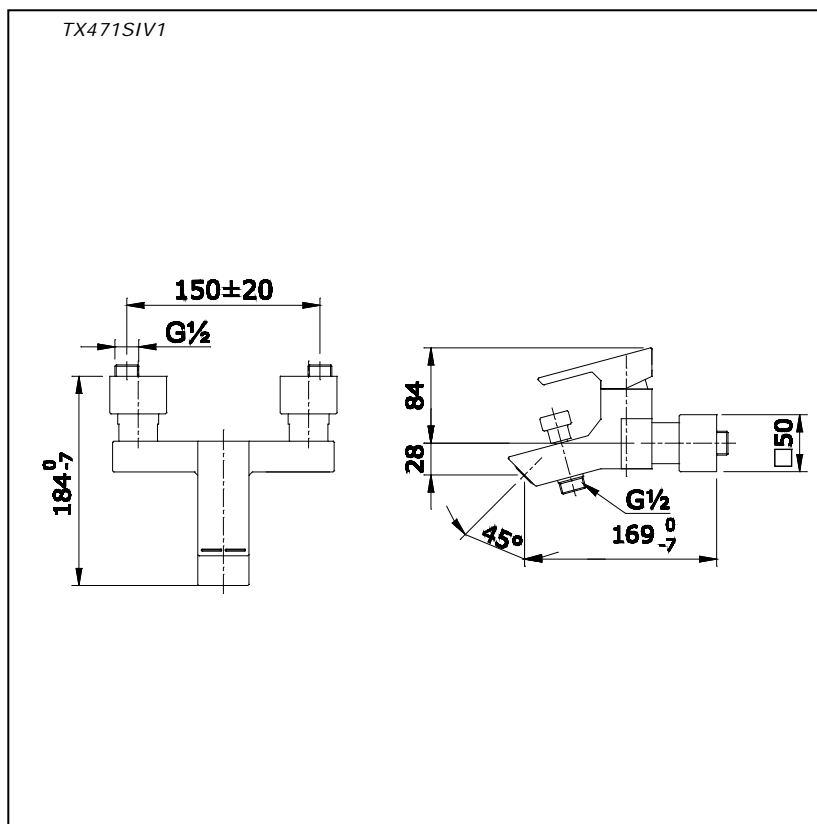

Drawing:

Remarks:

Please result TOTO sales representative for detail.

TOTO (THAILAND) CO.,LTD

Bangkok Office : G Tower Grand Rama 9,12th Floor, South Wing, 9 Rama IX Road,Huaykwang Sub-district,Huaykwang District, Bangkok. 10310 Thailand

Tel : +(66)2-117-9520(AUTO) Fax : +(66)2-117-9527

th.toto.com