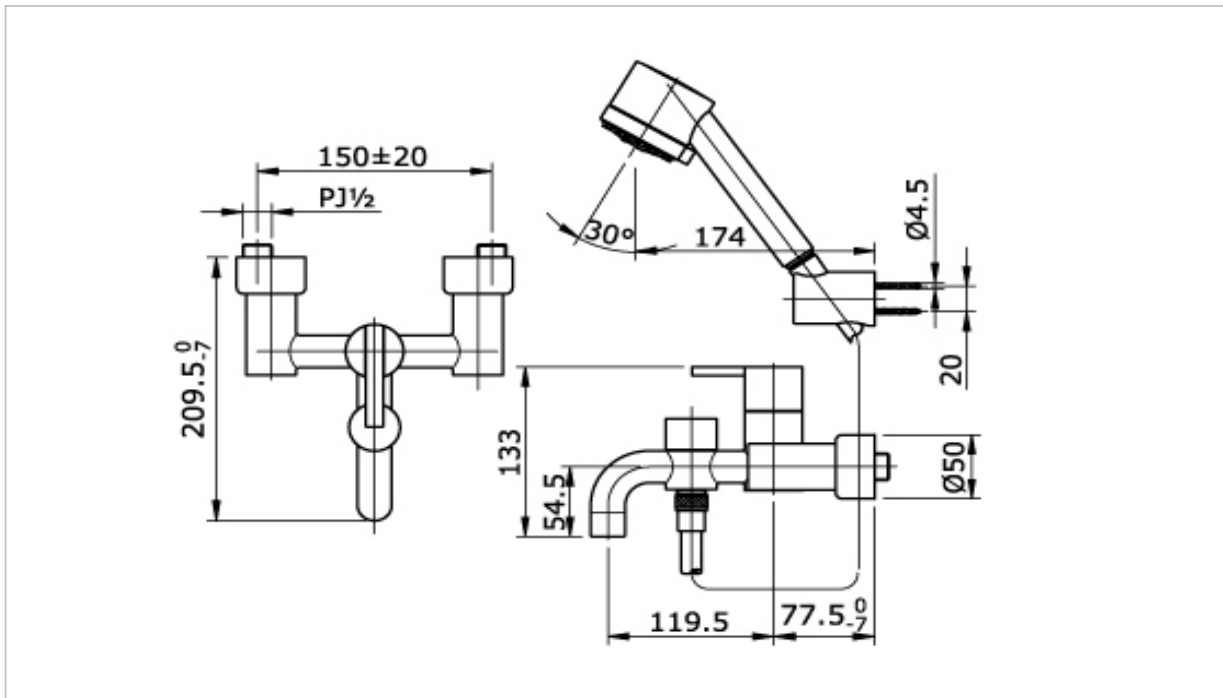

TOTO

FAUCET&SHOWER

TX471SEM

"Ego" Shower Set

Product Features

Single Lever Bath & Shower Set

Suggestion Fittings & Parts

Remark : We reserve the right to change some parts for suitability.