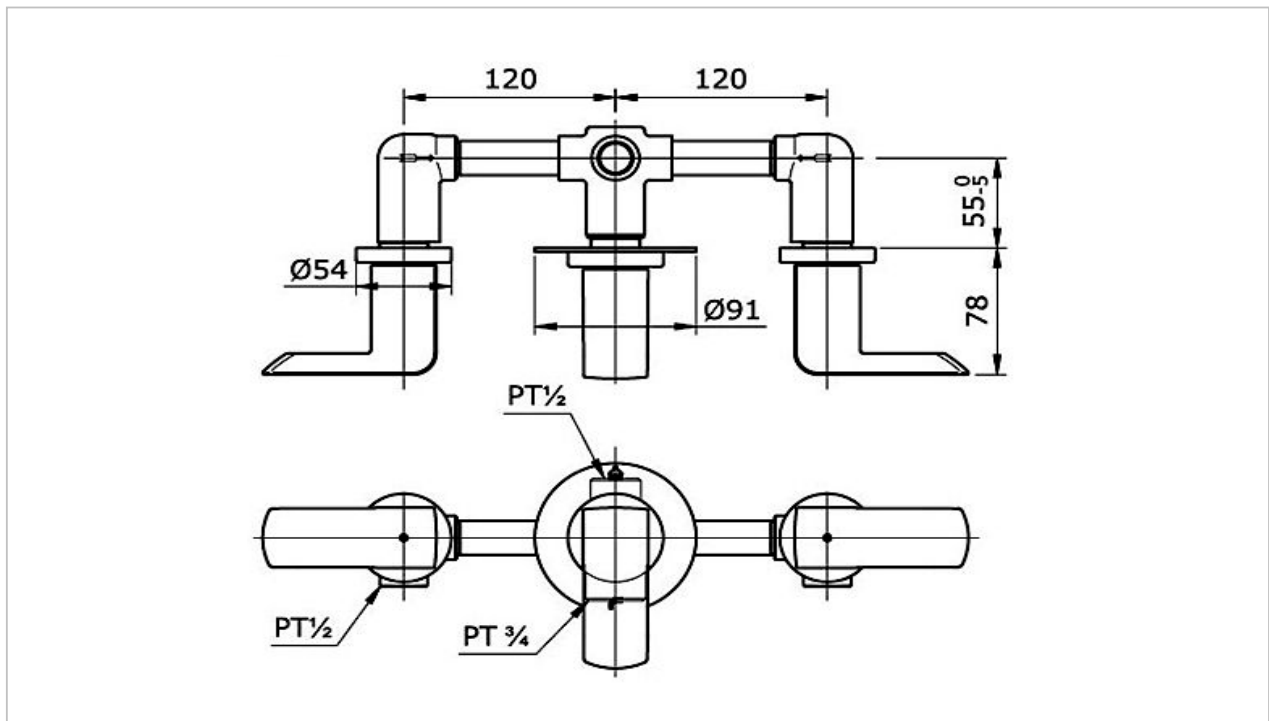

### Product Features

Mixing Valve for Bath & Shower W/ Diverter