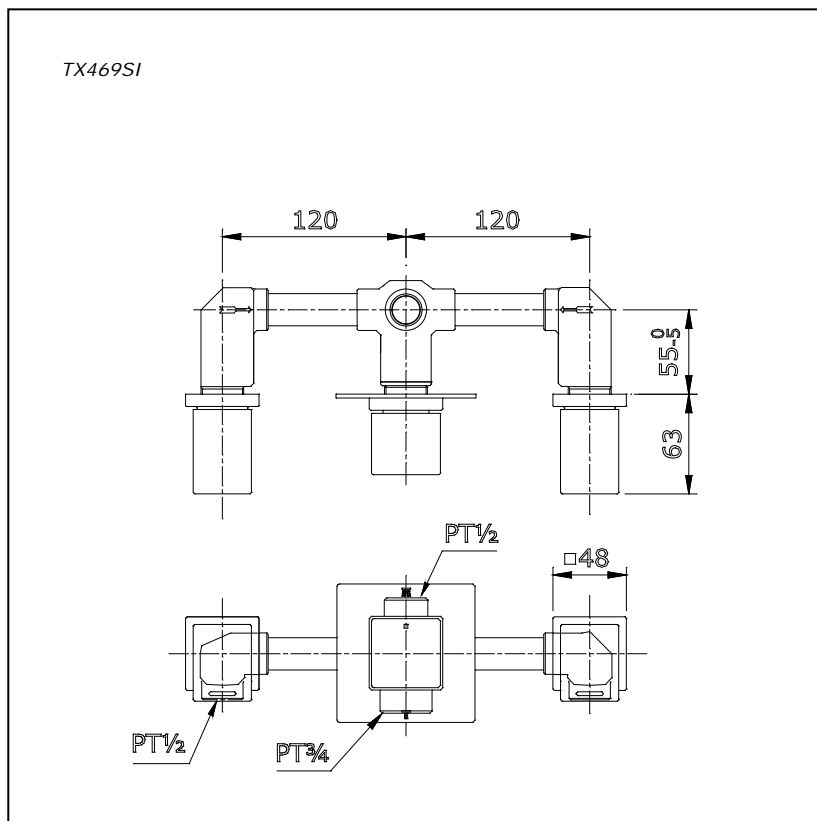

Item number: **TX469SI** **ICON Series**

Features

- Modern styling to complement the Icon design suite
- Durable finishes

Specifications

Water Pressure : 0.05MPa -0.75MPa
 Finish : Nickel Chrome
 Material : Brass
 Flow Rate : >9 L/min @0.1 Mpa.
 (Bath Side)
 Flow Rate : >6 L/min @0.1 Mpa.
 (Shower Side)

Parts description

- **TX469SI**
 Mixing Valve for Bath and Shower
 with Diverter

Drawing:

Remarks:

Please result TOTO sales representative for detail.