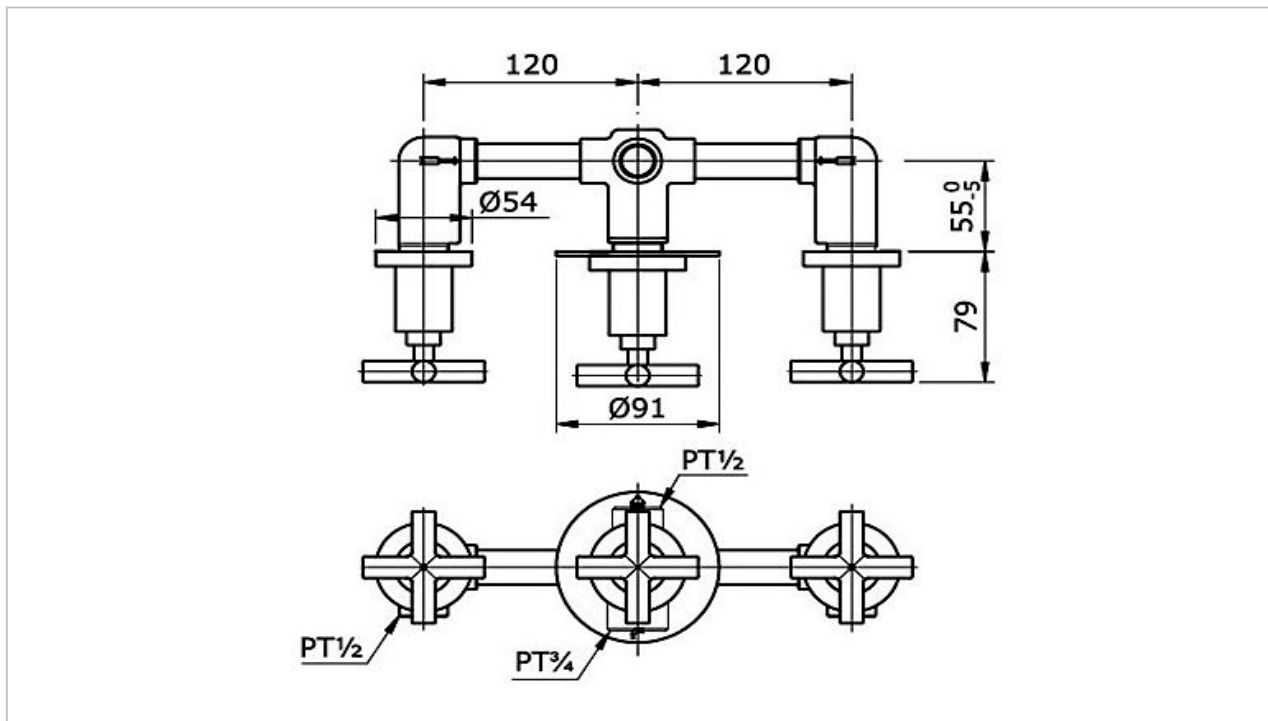

TOTO

FAUCET&SHOWER

TX469SECBR

"Ego II" Mixing Valve

Product Features

Mixing Valve for Bath & Shower
with Diverter

Suggestion Fittings & Parts

Remark : We reserve the right to change some parts for suitability.