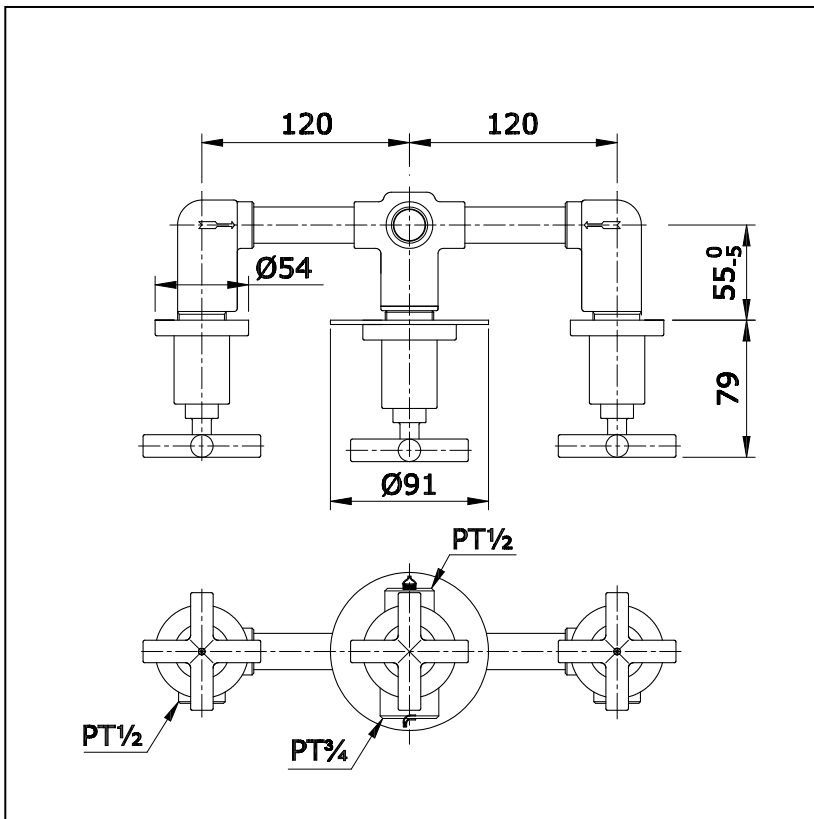

Drawing:

Remarks:

Please consult TOTO sales representative for detail.