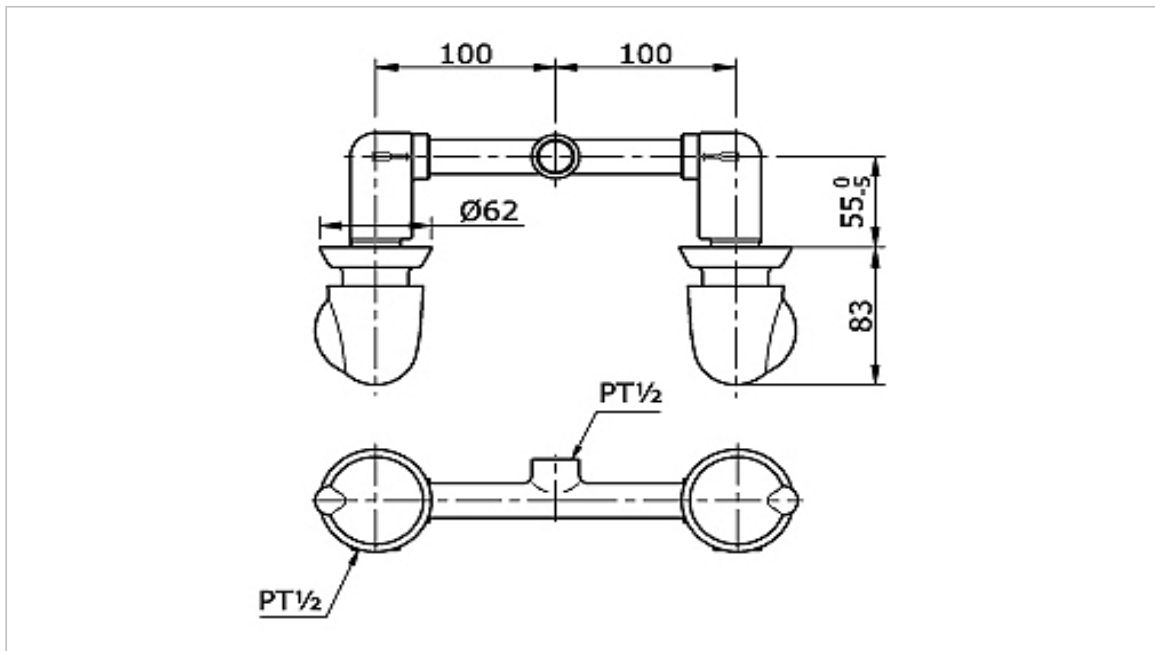

TOTO

FAUCET&SHOWER

TX468SF

"Fiore" Mixing Valve

Product Features

Mixing Valve for Shower

Suggestion Fittings & Parts

Remark : We reserve the right to change some parts for suitability.