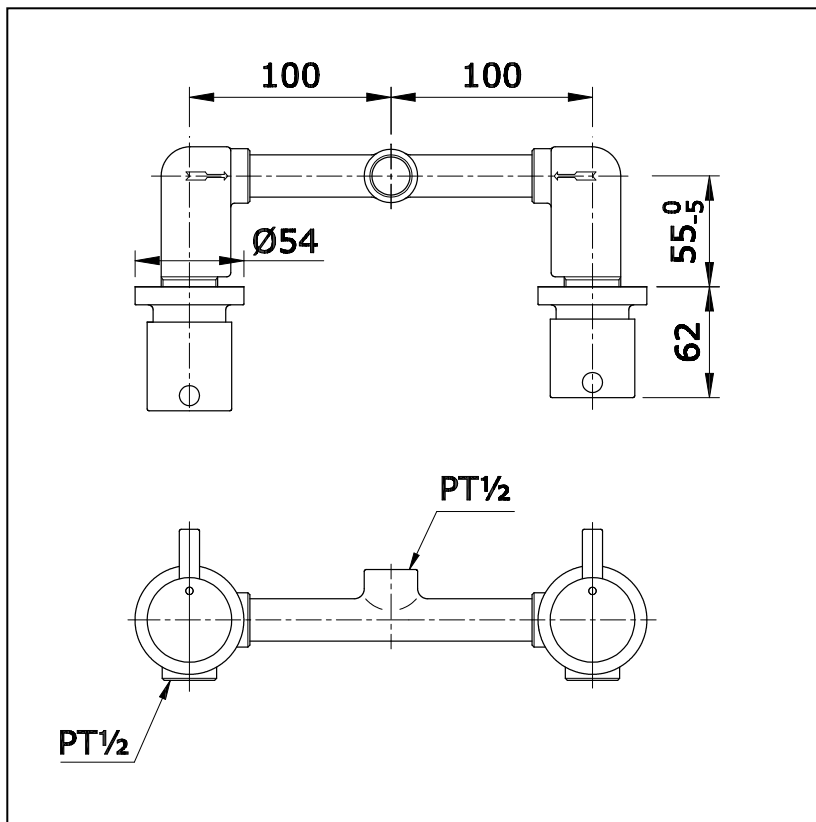

Item number: **TX468SES** **EGO II Series**

Features

-
-
-

Specifications

Finish : Nickel Chrome
 Material : Brass

Parts description

- TX468SES
 Mixing Valve for Shower

Drawing: