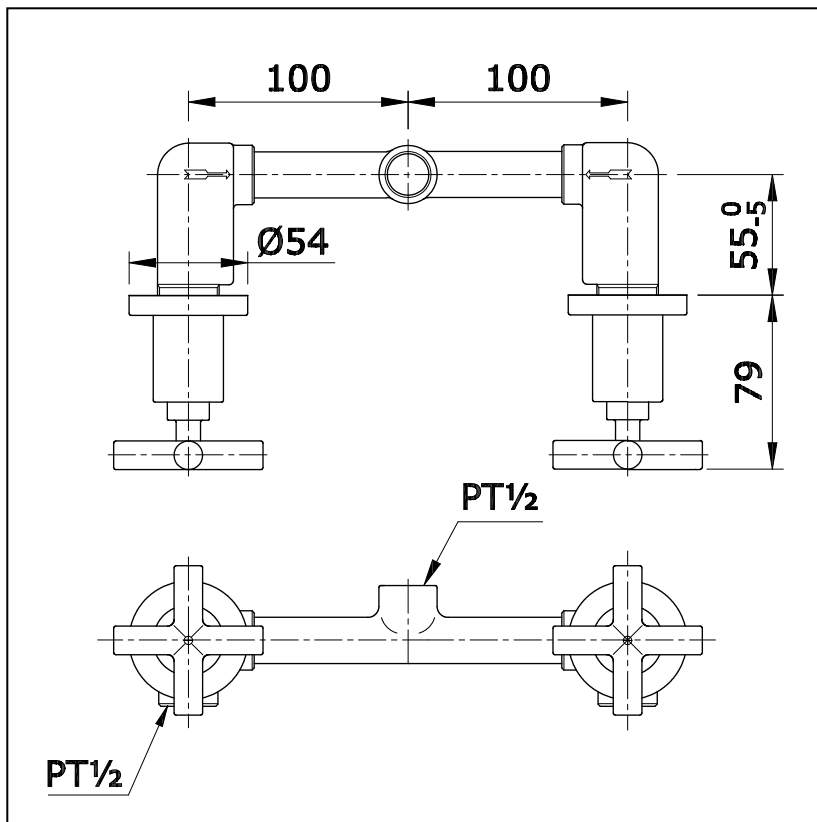

Item number: **TX468SEC** **EGO II Series**

Features

-
-
-

Specifications

Finish : Nickel Chrome
 Material : Brass

Parts description

- TX468SEC
 Mixing Valve for Shower

Drawing: