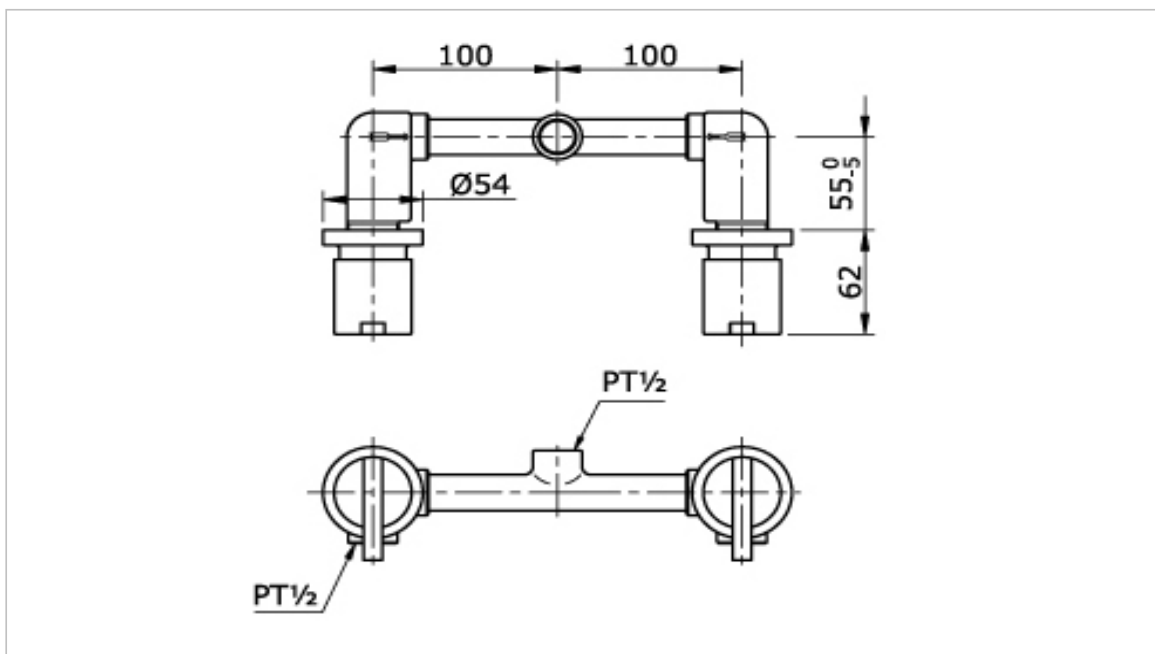

TOTO

FAUCET&SHOWER

TX468SE

"Ego" Mixing Valve

Product Features

Mixing Valve for Shower

Suggestion Fittings & Parts

Remark : We reserve the right to change some parts for suitability.