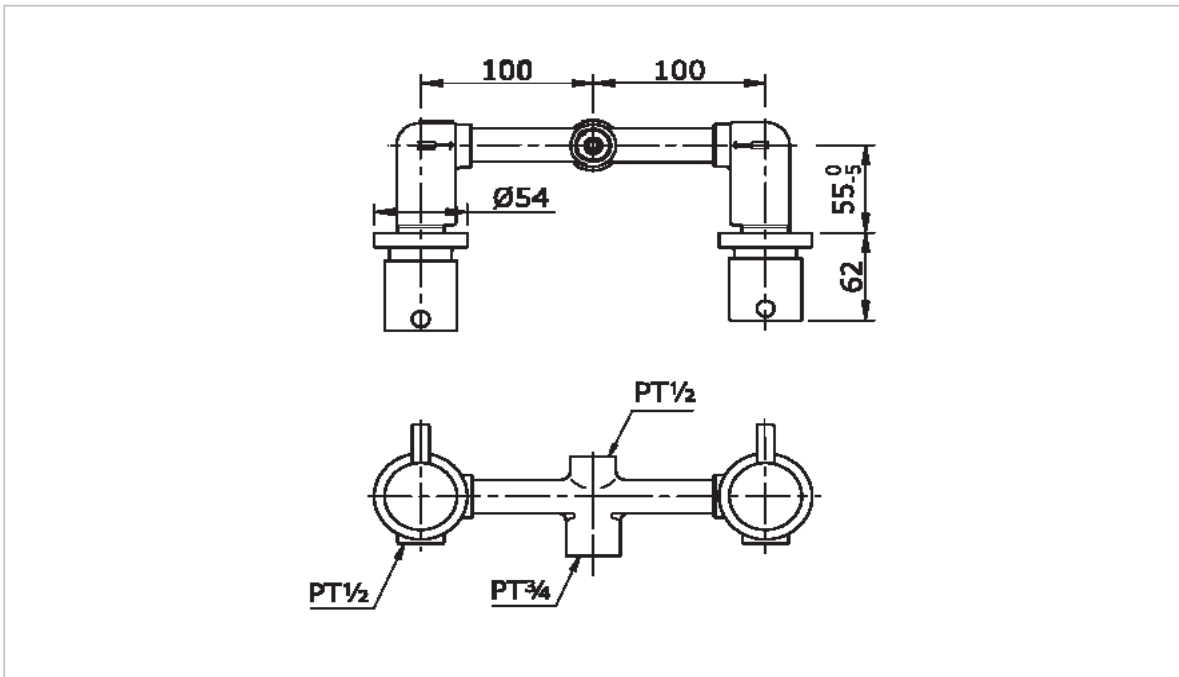

TOTO

FITTINGS

TX468SBES

EGO-II Series

Product Features

Suggestion Fittings & Parts

Remark : We reserve the right to change some parts for suitability.

TOTO (THAILAND) CO.,LTD