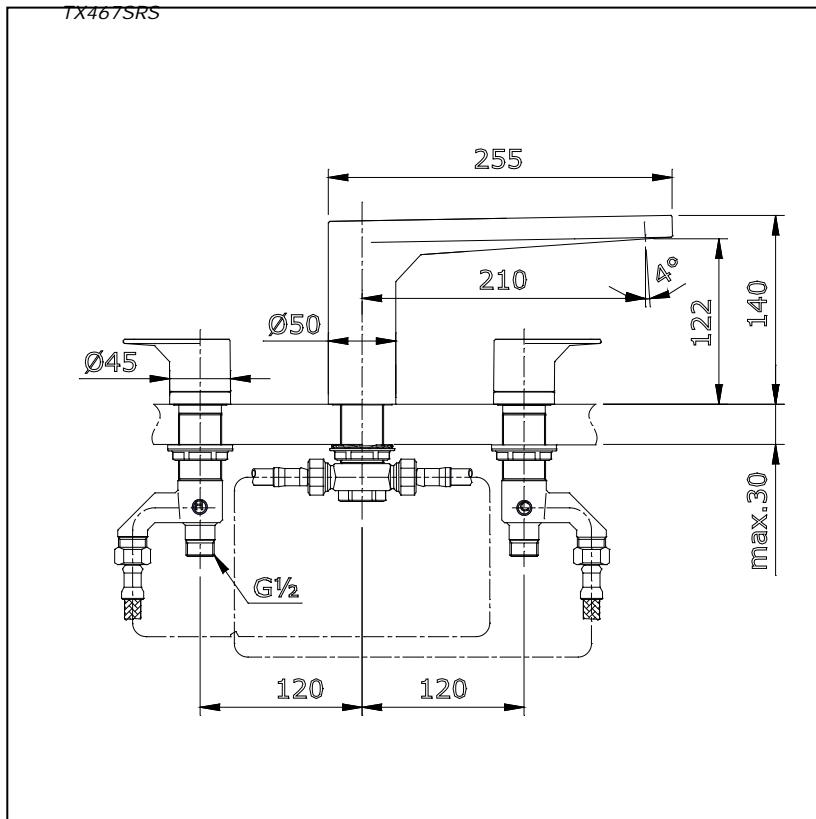

Item number: **TX467SRS**

REI-S Series

Features

- Sharp-lined smart design exclusively for REI- Square series
- Durable finishes

Specifications

Water Pressure : 0.05MPa -0.75MPa
 Hole : 3 Holes
 Finish : Nickel Chrome
 Material : Brass
 Flow Rate/ : >9L/min @0.3 MPa.
 Water usage

Parts description

- **TX467SRS**
 Bath Filler and Mixer

Drawing:

Remarks:

Please result TOTO sales representative for detail.