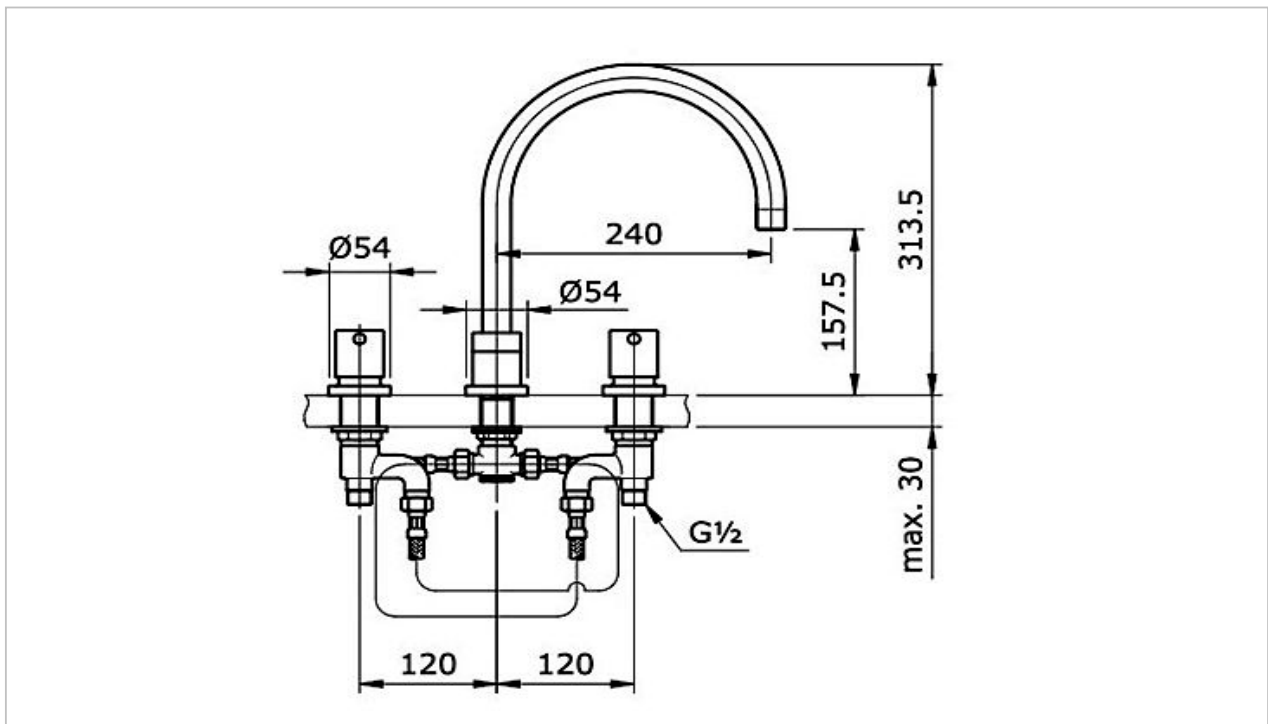

TOTO

FAUCET&SHOWER

TX467SESBR

"Ego II" Bath Filler

Product Features

Bath Filler & Mixer

Suggestion Fittings & Parts

Remark : We reserve the right to change some parts for suitability.

TOTO (THAILAND) CO.,LTD

Bangkok Office : 598 Q House Ploenjit Building., G floor., Ploenchit Rd.,Lumpini, Pathumwan, Bangkok. 10330 Thailand
Tel : +(66)2-650-9925(AUTO) Fax : +(66)2-650-9923-4

www.toto.co.th