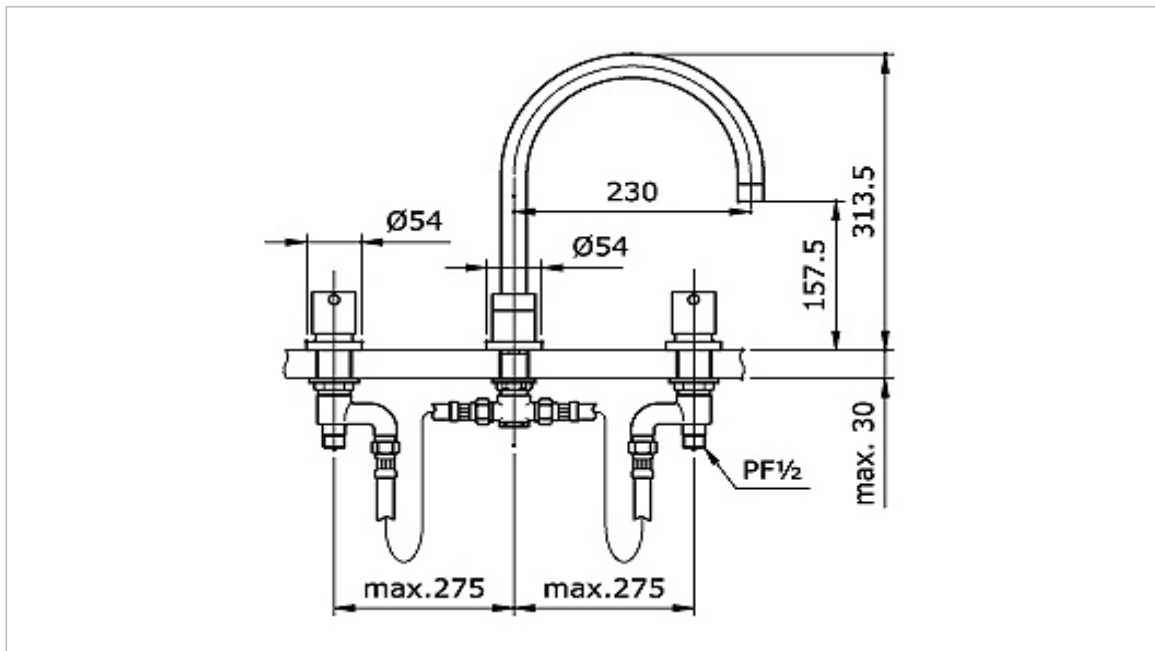

TOTO

FAUCET&SHOWER

TX467SES

"Ego II" Bath Filler

Product Features

Bath Filler & Mixer

Suggestion Fittings & Parts

Remark : We reserve the right to change some parts for suitability.