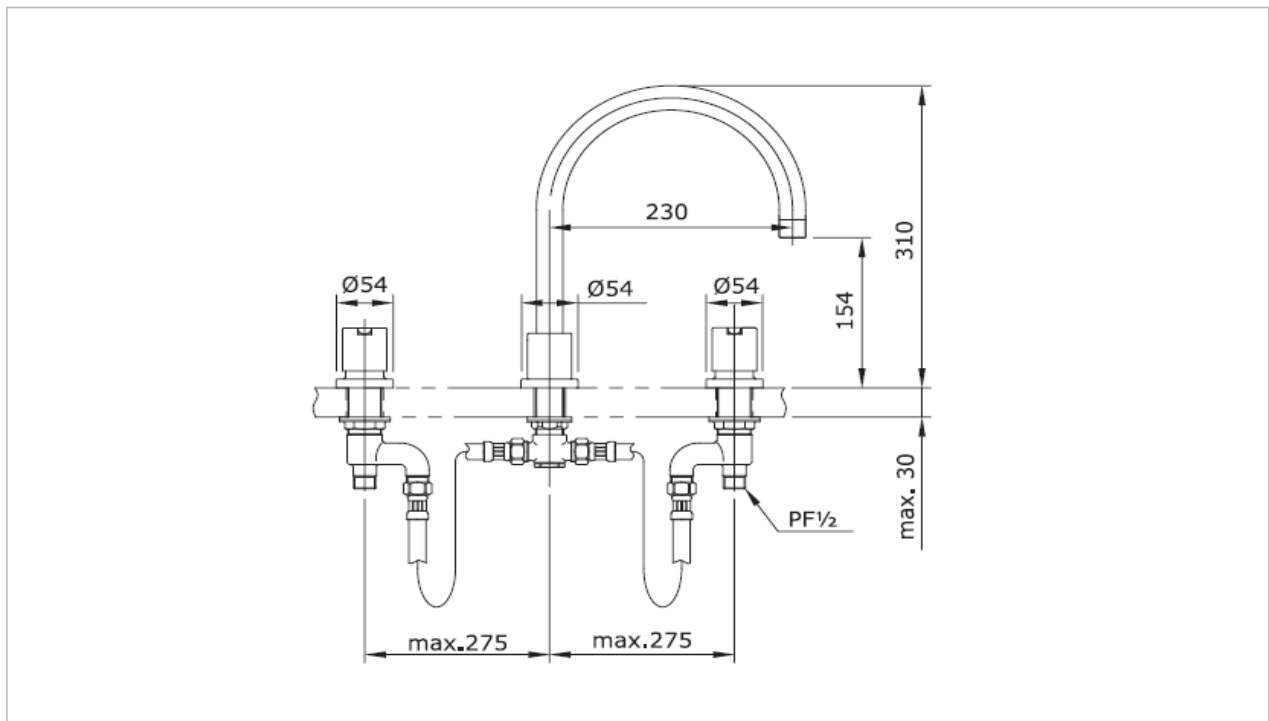

TOTO

FAUCET&SHOWER

TX467SE

"Ego"Combination Bath and Hand Shower

Product Features

Suggestion Fittings & Parts

Remark : We reserve the right to change some parts for suitability.

TOTO (THAILAND) CO.,LTD